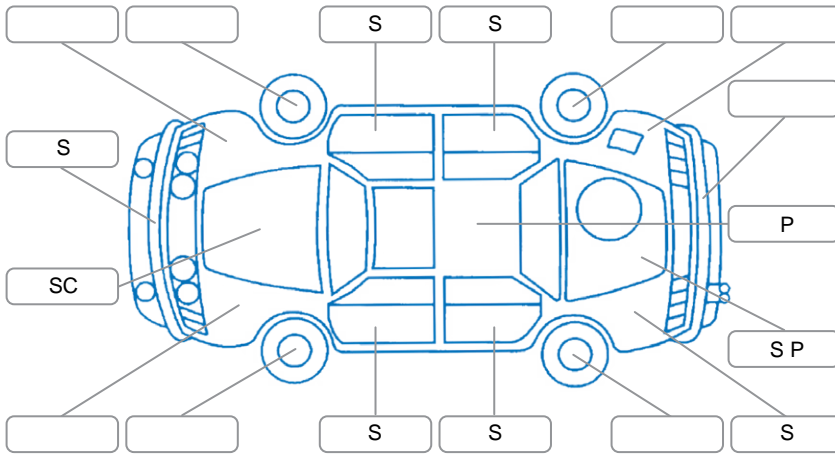

Report ID:	24,914,799	Version:	2
Created:	13 May 2026		

Make:	Ford	Model:	Ranger
Body Style:	Utility	Year:	2023
Rego No.:	PWT454	Rego Expiry:	14 Nov 2026
WoF Expiry:	15 May 2027	Odometer:	71,755 Kms
Good No.:	24914799	VIN:	MNACMFF60NW262723
Next Service:	82,000 Kms	Service History:	Yes

Key
 S = Scratch R = Rust C = Crack * = Decals W = Significant scuffs
 D = Dent PT = Paint defect P = Pin dent SC = Stone Chips

Note: some defects and blemishes may not be displayed in the diagram

Body Inspection Comments

Minor dent in left cab corner and rear cab panel.

Conditions During Body Inspection Dry

Under Carriage and Under Bonnet Inspection Comments

Interior Comments

Seats:	Good
Carpets:	Good
Panels:	Good
Dashboard:	Good