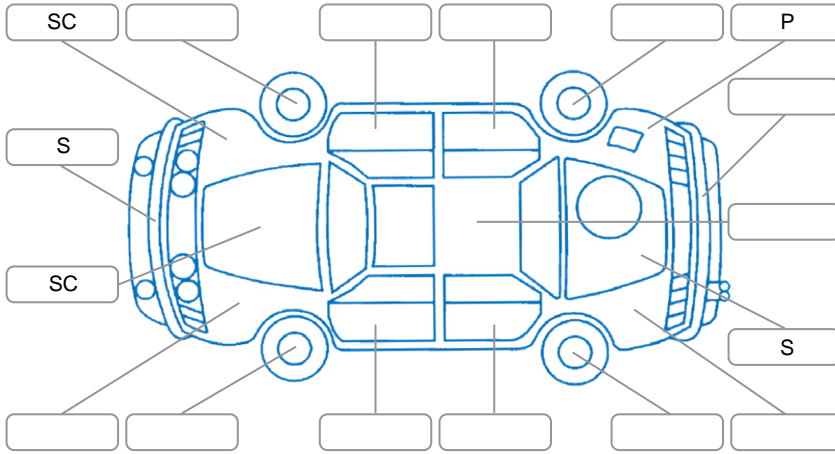

Report ID:	24,914,781	Version:	3
Created:	20 May 2026		

Make:	Nissan	Model:	Navara
Body Style:	Utility	Year:	2021
Rego No.:	NKN473	Rego Expiry:	30 Jun 2026
WoF Expiry:	16 Mar 2027	Odometer:	0 Kms
Good No.:	24914781	VIN:	MNTCBAD23A0000302
Next Service:	94,500 Kms	Service History:	Yes

Key

S = Scratch R = Rust C = Crack * = Decals W = Significant scuffs
 D = Dent PT = Paint defect P = Pin dent SC = Stone Chips

Note: some defects and blemishes may not be displayed in the diagram

Body Inspection Comments

General Comments

Missing canopy key.
 Screw holes on left side of centre console.

Road Conditions During Test Drive	Dry		
Engine Timing Mechanism	Timing Chain		
Evidence of Cam Belt Replacement	<input type="checkbox"/> Yes	<input type="checkbox"/> No	Kms
Inspected by:	Kees Gould		
Published by:	Chris McQuade		
Inspection Date:	07 May 2026		