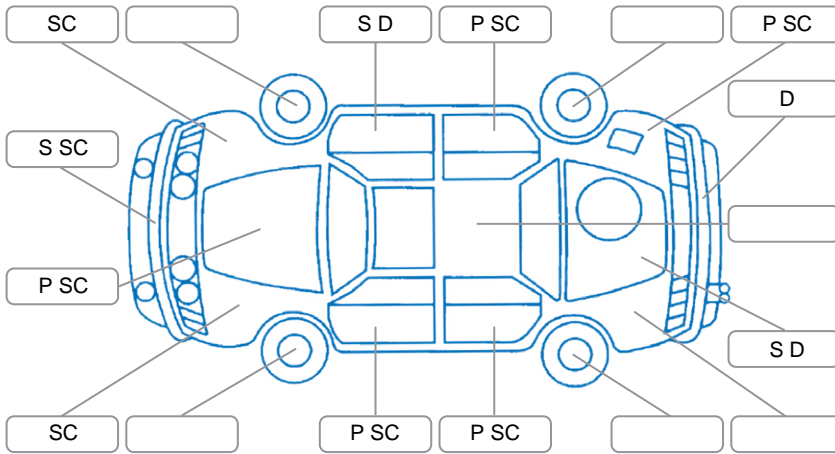

Report ID:	24,914,673	Version:	3
Created:	10 Apr 2026		

Make:	Mazda	Model:	Bt-50
Body Style:	Utility	Year:	2019
Rego No.:	MBK62	Rego Expiry:	28 Mar 2027
WoF Expiry:	10 Apr 2027	Odometer:	363,565 Kms
Good No.:	24914673	VIN:	MMOUR0YG100913513
Next Service:	Unknown.	Service History:	No

Key
 S = Scratch R = Rust C = Crack * = Decals W = Significant scuffs
 D = Dent PT = Paint defect P = Pin dent SC = Stone Chips

Note: some defects and blemishes may not be displayed in the diagram

Body Inspection Comments

Both door sills badly scratched.
 Right front door interior seal torn.

Conditions During Body Inspection Dry

Under Carriage and Under Bonnet Inspection Comments

Interior Comments

Seats:	Poor
Carpets:	Poor
Panels:	Average
Dashboard:	Average