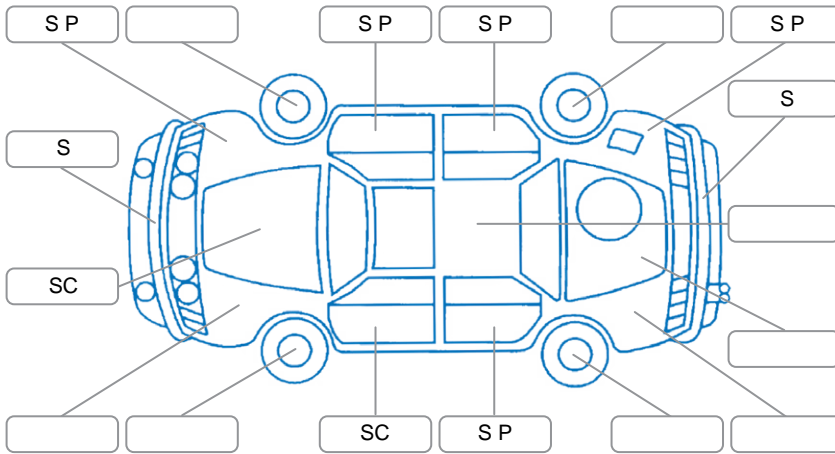

Report ID:	24,914,639	Version:	3
Created:	13 Apr 2026		

Make:	Toyota	Model:	Rav4
Body Style:	SUV	Year:	2022
Rego No.:	PGD90	Rego Expiry:	17 May 2026
WoF Expiry:	16 Jun 2026	Odometer:	134,973 Kms
Good No.:	24914639	VIN:	JTMBW3FVX0D566221
Next Service:	143000 Kms	Service History:	No

**Key**  
 S = Scratch    R = Rust    C = Crack    \* = Decals    W = Significant scuffs  
 D = Dent    PT = Paint defect    P = Pin dent    SC = Stone Chips

Note: some defects and blemishes may not be displayed in the diagram