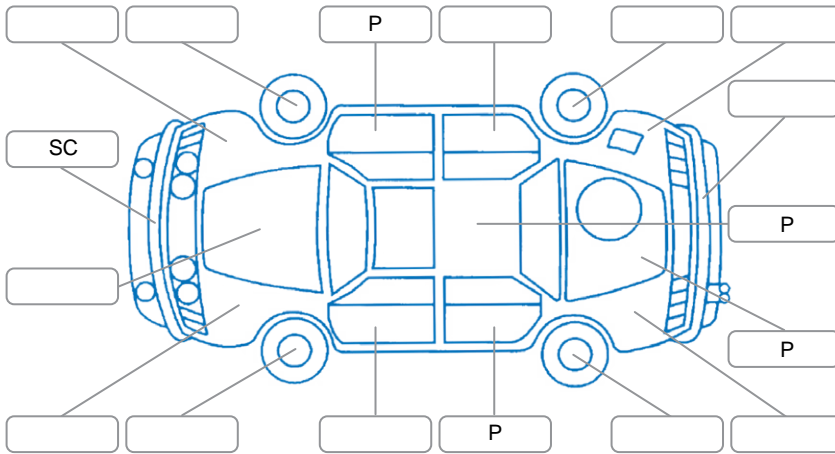

Key
 S = Scratch R = Rust C = Crack * = Decals W = Significant scuffs
 D = Dent PT = Paint defect P = Pin dent SC = Stone Chips

Note: some defects and blemishes may not be displayed in the diagram

Body Inspection Comments

Rear left door seal torn.
 Drivers seat pad worn beginning to tear.

Conditions During Body Inspection Dry

Under Carriage and Under Bonnet Inspection Comments

Interior Comments

Seats:	Average
Carpets:	Average
Panels:	Average
Dashboard:	Average