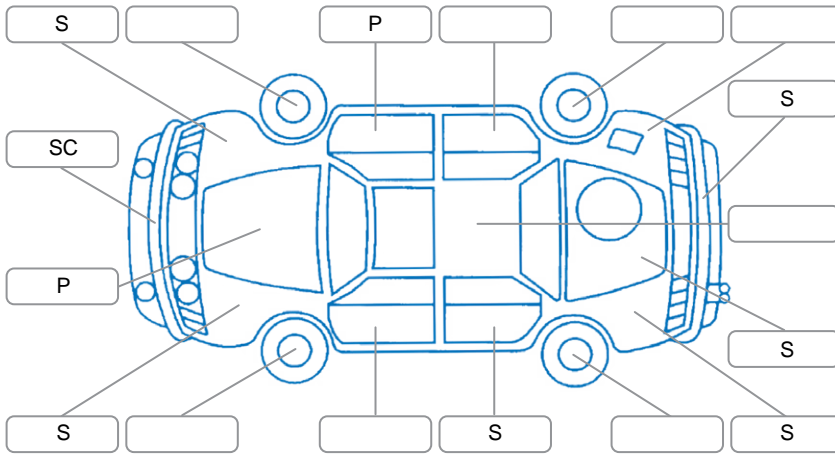

Report ID:	24,914,570	Version:	2
Created:	13 Apr 2026		

Make:	Nissan	Model:	Navara
Body Style:	Utility	Year:	2021
Rego No.:	NLC153	Rego Expiry:	18 Apr 2026
WoF Expiry:	27 Apr 2027	Odometer:	107,382 Kms
Good No.:	24914570	VIN:	MNTCBND23A0001722
Next Service:	123000 Kms	Service History:	Yes

**Key**  
 S = Scratch    R = Rust    C = Crack    \* = Decals    W = Significant scuffs  
 D = Dent    PT = Paint defect    P = Pin dent    SC = Stone Chips

Note: some defects and blemishes may not be displayed in the diagram

### Body Inspection Comments

Left running board dented, scratched and missing end cap.

Conditions During Body Inspection    Dry