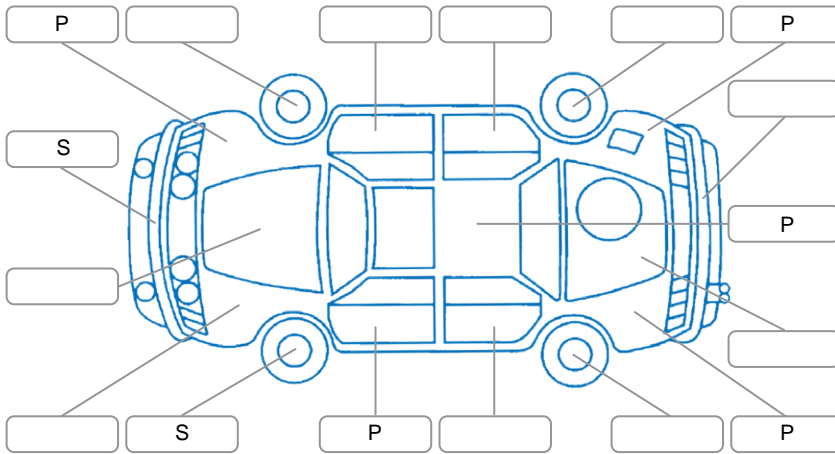

Report ID:	24,914,562	Version:	3
Created:	12 Jun 2026		

Make:	Mitsubishi	Model:	Eclipse Cross
Body Style:	SUV	Year:	2022
Rego No.:	PAD108	Rego Expiry:	17 Jun 2026
WoF Expiry:	10 Mar 2027	Odometer:	52,116 Kms
Good No.:	24914562	VIN:	JMFXDGL3WNZ001682
Next Service:	56500 Kms	Service History:	No

Key
 S = Scratch R = Rust C = Crack * = Decals W = Significant scuffs
 D = Dent PT = Paint defect P = Pin dent SC = Stone Chips

Note: some defects and blemishes may not be displayed in the diagram

Body Inspection Comments

General Comments

2WD.
 Drivers carpet torn.

Road Conditions During Test Drive

Dry

Engine Timing Mechanism

Timing Chain

Evidence of Cam Belt Replacement

Yes No