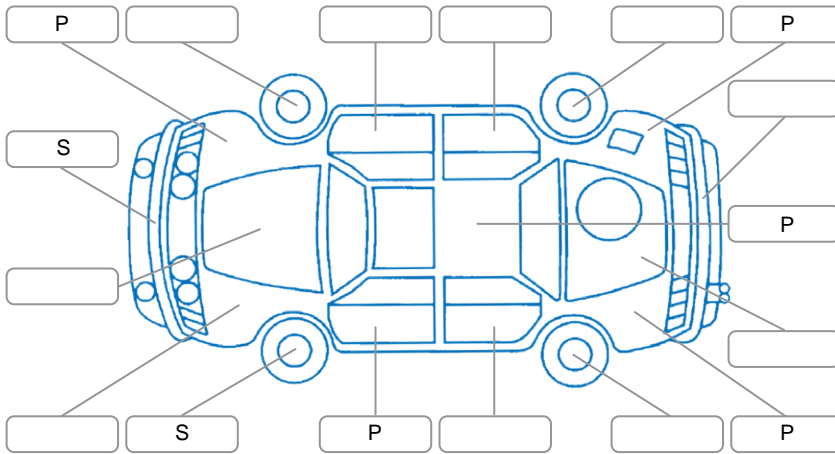

Report ID:	24,914,562	Version:	2
Created:	07 Apr 2026		

Make:	Mitsubishi	Model:	Eclipse Cross
Body Style:	SUV	Year:	2022
Rego No.:	PAD108	Rego Expiry:	17 Jun 2026
WoF Expiry:	10 Mar 2027	Odometer:	52,116 Kms
Good No.:	24914562	VIN:	JMFXDGL3WNZ001682
Next Service:	56500 Kms	Service History:	No

Key
 S = Scratch R = Rust C = Crack * = Decals W = Significant scuffs
 D = Dent PT = Paint defect P = Pin dent SC = Stone Chips

Note: some defects and blemishes may not be displayed in the diagram

Body Inspection Comments

General Comments

2WD.
 Drivers carpet torn.
 Only one key locks and unlocks car.

Road Conditions During Test Drive

Dry

Engine Timing Mechanism

Timing Chain

Evidence of Cam Belt Replacement

Yes No