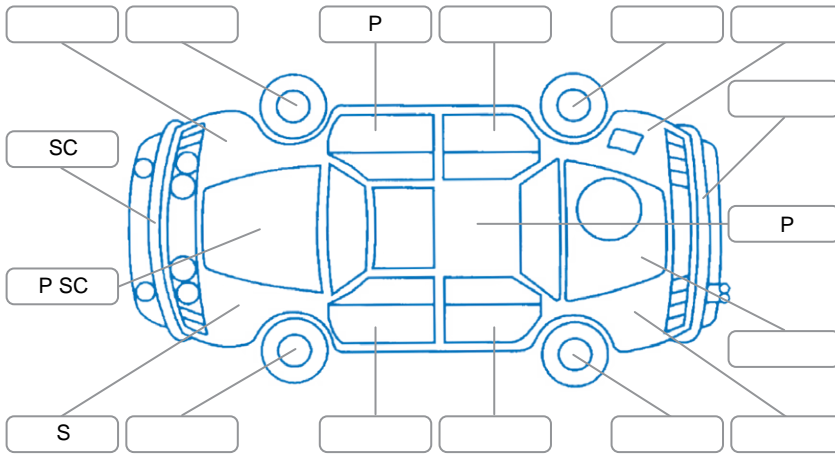

Report ID:	24,914,558	Version:	1
Created:	31 Mar 2026		

Make:	Ford	Model:	Ranger
Body Style:	Utility	Year:	2021
Rego No.:	NWT952	Rego Expiry:	30 Nov 2026
WoF Expiry:	02 Dec 2026	Odometer:	113,189 Kms
Good No.:	24914558	VIN:	MNAUMFF50MW166537
Next Service:	117000 Kms	Service History:	No

Key
 S = Scratch R = Rust C = Crack * = Decals W = Significant scuffs
 D = Dent PT = Paint defect P = Pin dent SC = Stone Chips

Note: some defects and blemishes may not be displayed in the diagram

Body Inspection Comments

Minor chips in windscreen CVA.

Conditions During Body Inspection

Dry

Under Carriage and Under Bonnet Inspection Comments

Interior Comments

Seats:	Average
Carpets:	Average
Panels:	Average
Dashboard:	Average