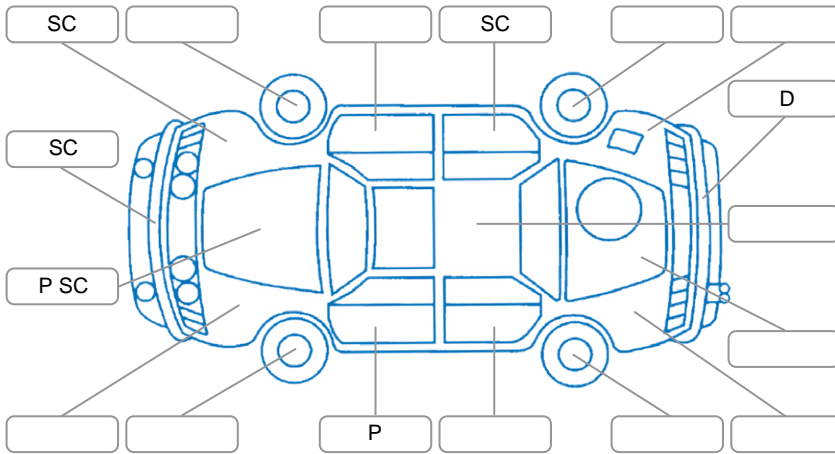

Key
 S = Scratch R = Rust C = Crack * = Decals W = Significant scuffs
 D = Dent PT = Paint defect P = Pin dent SC = Stone Chips

Note: some defects and blemishes may not be displayed in the diagram

Body Inspection Comments

Conditions During Body Inspection: Dry

Under Carriage and Under Bonnet Inspection Comments

Interior Comments

Seats:	Good
Carpets:	Good
Panels:	Good
Dashboard:	Good

General Comments

4WD.
 Right front interior door seal torn.
 Only one key locks vehicle.