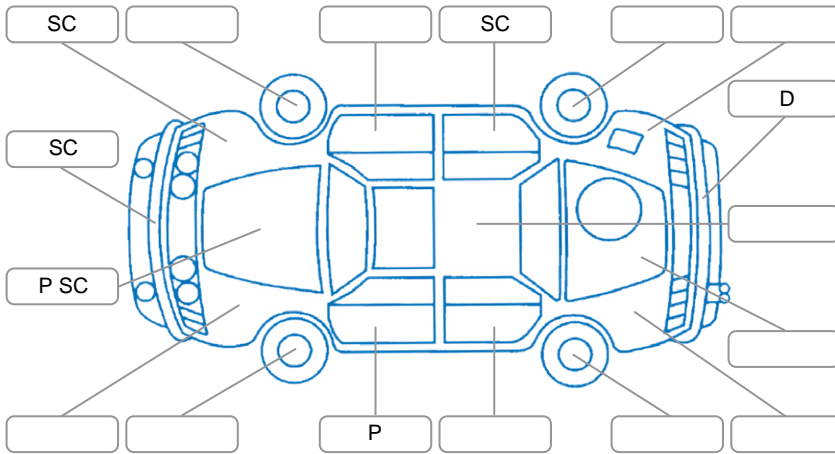

Key
 S = Scratch R = Rust C = Crack * = Decals W = Significant scuffs
 D = Dent PT = Paint defect P = Pin dent SC = Stone Chips

Note: some defects and blemishes may not be displayed in the diagram

Body Inspection Comments

General Comments

4WD.
 Right front interior door seal torn.

Road Conditions During Test Drive	Dry
Engine Timing Mechanism	Timing Chain
Evidence of Cam Belt Replacement	<input type="checkbox"/> Yes <input type="checkbox"/> No Kms
Inspected by:	Flynn Burdon
Published by:	Jason Bucksey
Inspection Date:	30 Mar 2026