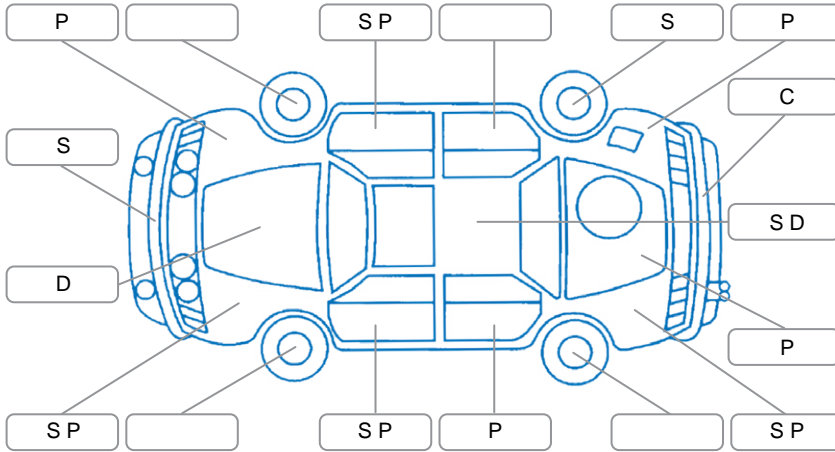

Report ID:	24,914,438	Version:	1
Created:	20 Mar 2026		

Make:	Toyota	Model:	Hiace
Body Style:	Van	Year:	2020
Rego No.:	NDT716	Rego Expiry:	12 May 2026
WoF Expiry:	21 May 2026	Odometer:	109,235 Kms
Good No.:	24914438	VIN:	JTFTA3APX08014830
Next Service:	123000 Kms	Service History:	Yes

Key

S = Scratch R = Rust C = Crack * = Decals W = Significant scuffs
 D = Dent PT = Paint defect P = Pin dent SC = Stone Chips

Note: some defects and blemishes may not be displayed in the diagram

Body Inspection Comments

Minor dents on left door sill.
 Left rear tyre worn on outer edge.
 Crack in windscreen centre.

Conditions During Body Inspection: Dry

Under Carriage and Under Bonnet Inspection Comments

Interior Comments

Seats:	Average
Carpets:	Average
Panels:	Average
Dashboard:	Average

General Comments

2WD.
 Interior tail gate trim cracked.
 Drivers interior door seal torn.

Road Conditions During Test Drive: Dry

Engine Timing Mechanism: Timing Chain