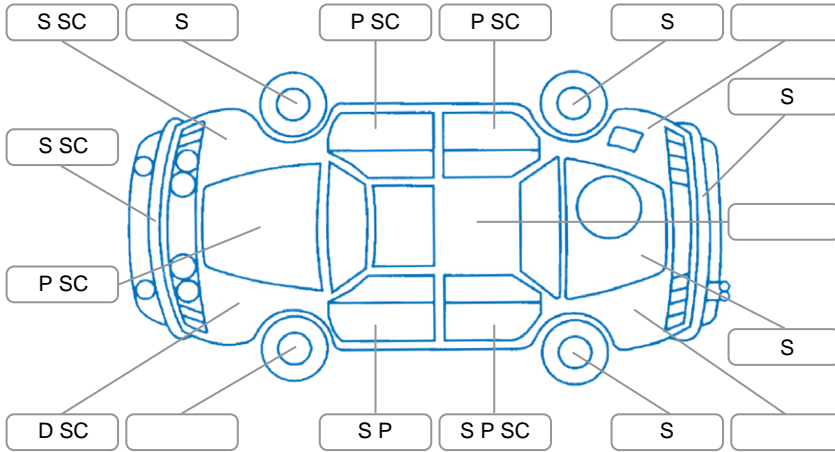

Report ID:	24,914,396	Version:	1
Created:	20 Mar 2026		

Make:	Ford	Model:	Mondeo
Body Style:	Sedan	Year:	2007
Rego No.:	EFF211	Rego Expiry:	20 Mar 2026
WoF Expiry:	17 Apr 2026	Odometer:	193,932 Kms
Good No.:	24914396	VIN:	WF0DXXGBB07J06662
Next Service:	Overdue	Service History:	No

**Key**

S = Scratch    R = Rust    C = Crack    \* = Decals    W = Significant scuffs  
 D = Dent    PT = Paint defect    P = Pin dent    SC = Stone Chips

Note: some defects and blemishes may not be displayed in the diagram

Spare wheel on left front.  
 Left Taillight out.  
 Smells of smoke inside.  
 Oil level showing on Dipstick but low.

Road Conditions During Test Drive	Dry	
Engine Timing Mechanism	Timing Chain	
Evidence of Cam Belt Replacement	<input type="checkbox"/> Yes <input type="checkbox"/> No	Kms
Inspected by:	Chris McQuade	
Published by:	Jason Bucksey	
Inspection Date:	17 Mar 2026	