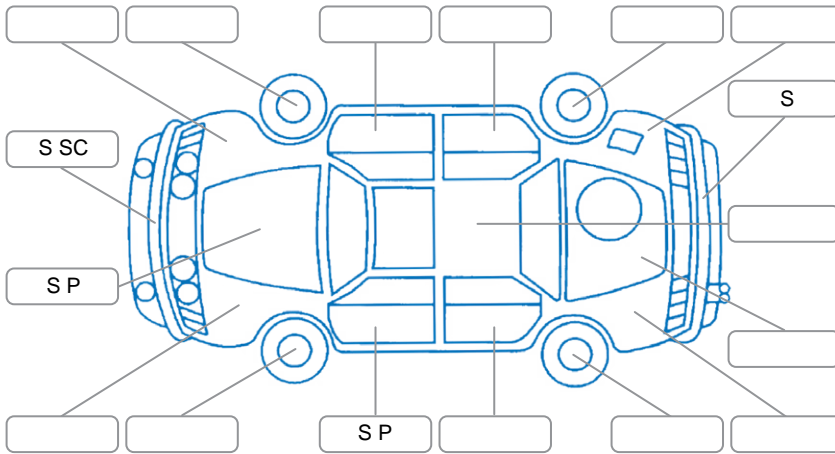

Report ID:	24,914,320	Version:	3
Created:	25 Mar 2026		

Make:	Hyundai	Model:	Tucson
Body Style:	SUV	Year:	2023
Rego No.:	PSW425	Rego Expiry:	06 Feb 2027
WoF Expiry:	04 Feb 2027	Odometer:	70,112 Kms
Good No.:	24914320	VIN:	TMAJB81BWNJ227086
Next Service:	80134 Kms	Service History:	No

Key
 S = Scratch R = Rust C = Crack * = Decals W = Significant scuffs
 D = Dent PT = Paint defect P = Pin dent SC = Stone Chips

Note: some defects and blemishes may not be displayed in the diagram

Body Inspection Comments