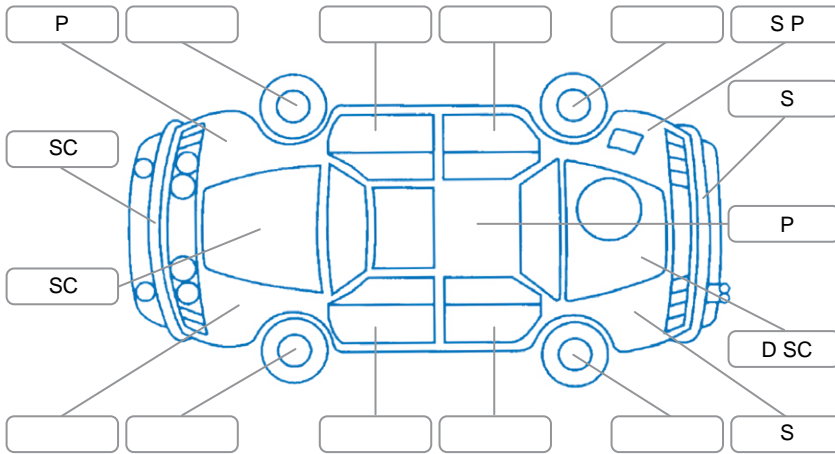

Report ID:	24,914,308	Version:	5
Created:	13 Mar 2026		

Make:	Nissan	Model:	Navara
Body Style:	Utility	Year:	2022
Rego No.:	PBU628	Rego Expiry:	24 Mar 2026
WoF Expiry:	14 Apr 2026	Odometer:	83,585 Kms
Good No.:	24914308	VIN:	MNTCBND23A0016849
Next Service:	89000 Kms	Service History:	Yes

**Key**

S = Scratch    R = Rust    C = Crack    \* = Decals    W = Significant scuffs  
 D = Dent    PT = Paint defect    P = Pin dent    SC = Stone Chips

Note: some defects and blemishes may not be displayed in the diagram

**Body Inspection Comments**

Tail Gate needs to be realigned.  
 Chip in CVA of windscreen and bottom left corner.

Conditions During Body Inspection    Dry

**Under Carriage and Under Bonnet Inspection Comments**