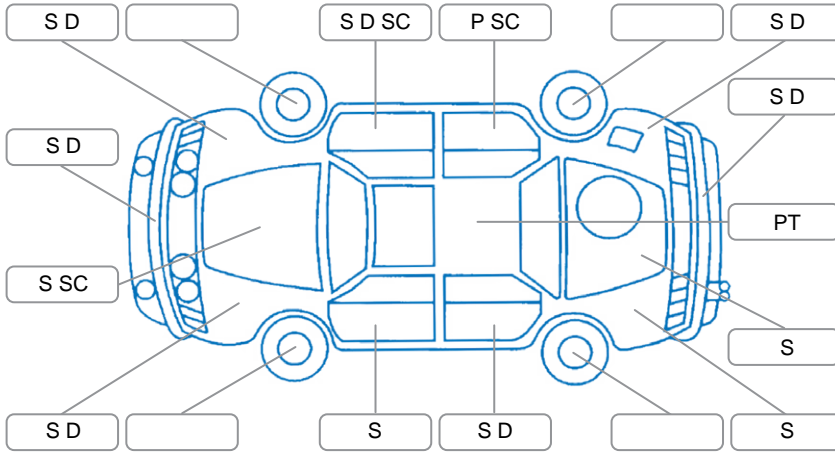

Report ID:	24,913,294	Version:	1
Created:	08 Dec 2025		

Make:	Subaru	Model:	Forester
Body Style:	Wagon	Year:	2008
Rego No.:	MFE659	Rego Expiry:	20 Apr 2026
WoF Expiry:	21 Nov 2026	Odometer:	151,034 Kms
Good No.:	24913294	VIN:	7AT0GF17X19019135
Next Service:	Overdue	Service History:	No

Key

S = Scratch R = Rust C = Crack * = Decals W = Significant scuffs
D = Dent PT = Paint defect P = Pin dent SC = Stone Chips

Note: some defects and blemishes may not be displayed in the diagram

Body Inspection Comments

Conditions During Body Inspection: Dry

Under Carriage and Under Bonnet Inspection Comments

Right front bumper headlight washer cover missing. Minor oil leak.

Interior Comments

Seats:	Poor
Carpets:	Poor
Panels:	Poor
Dashboard:	Poor