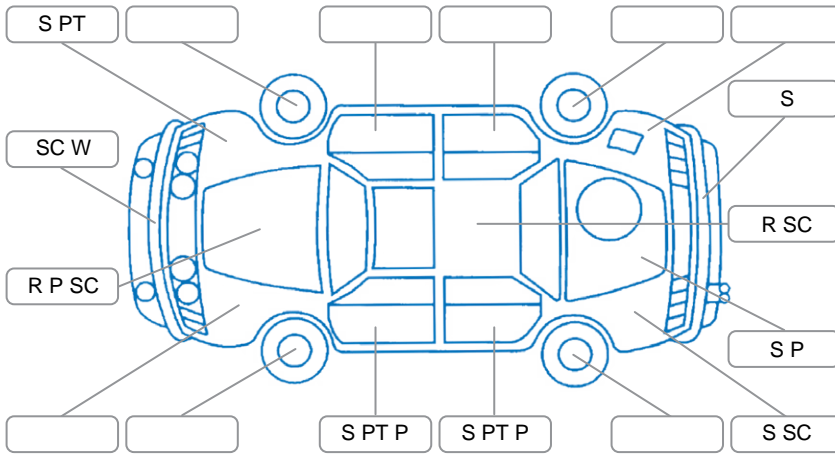

Report ID:	24,912,753	Version:	1
Created:	30 Apr 2026		

Make:	Nissan	Model:	Navara
Body Style:	Utility	Year:	2013
Rego No.:	GSM511	Rego Expiry:	26 Feb 2027
WoF Expiry:	27 May 2026	Odometer:	322,554 Kms
Good No.:	24912753	VIN:	VSKCVND40A0504379
Next Service:	325000kms	Service History:	No

Key
 S = Scratch R = Rust C = Crack * = Decals W = Significant scuffs
 D = Dent PT = Paint defect P = Pin dent SC = Stone Chips

Note: some defects and blemishes may not be displayed in the diagram

Body Inspection Comments