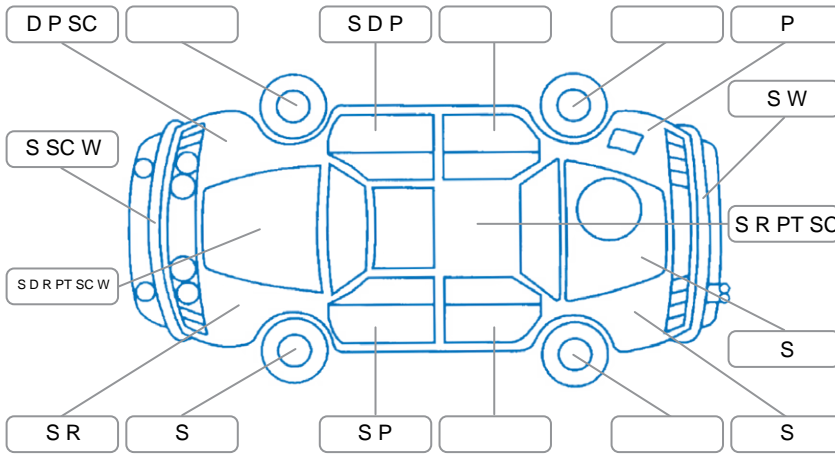

Report ID:	24,878,610	Version:	1
Created:	08 Jul 2026		

Make:	Suzuki	Model:	Grand Vitara
Body Style:	SUV	Year:	2012
Rego No.:	GND605	Rego Expiry:	11 Sep 2026
WoF Expiry:	10 Sep 2026	Odometer:	124,703 Kms
Good No.:	24878610	VIN:	JSAJTAA4V00250524
Next Service:	133,000km's	Service History:	No

### Key

S = Scratch    R = Rust    C = Crack    \* = Decals    W = Significant scuffs  
 D = Dent    PT = Paint defect    P = Pin dent    SC = Stone Chips

Note: some defects and blemishes may not be displayed in the diagram

### Body Inspection Comments

Holes on inside lip of left front guard, from where an aerial bracket has been fitted. Rear window wiper blade needs replaced.

Conditions During Body Inspection:  Dry  Wet