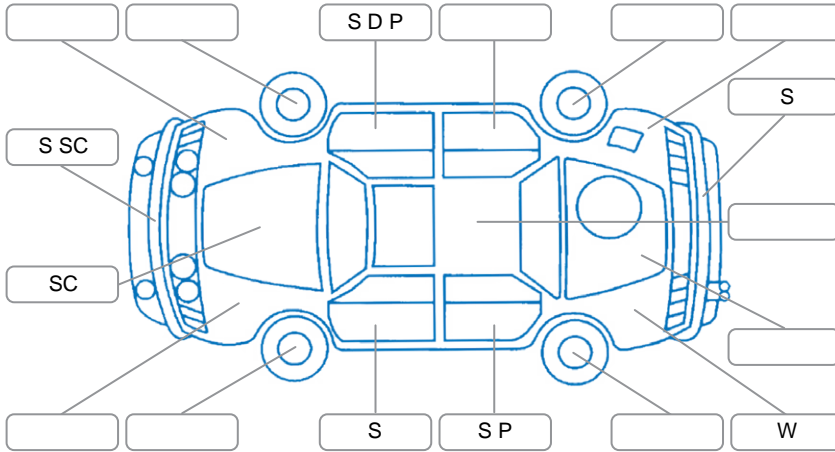

Report ID:	24,878,411	Version:	5
Created:	09 Jul 2026		

Make:	Toyota	Model:	Rav4
Body Style:	SUV	Year:	2020
Rego No.:	MST289	Rego Expiry:	27 Feb 2027
WoF Expiry:	12 Mar 2027	Odometer:	59,003 Kms
Good No.:	24878411	VIN:	JTMBW3FV50D052177
Next Service:	59,661km's	Service History:	Yes

Key
 S = Scratch R = Rust C = Crack * = Decals W = Significant scuffs
 D = Dent PT = Paint defect P = Pin dent SC = Stone Chips

Note: some defects and blemishes may not be displayed in the diagram

Body Inspection Comments

Small stone crack in right side of windscreen.

Conditions During Body Inspection Wet

Under Carriage and Under Bonnet Inspection Comments

Interior Comments

Seats:	Good
Carpets:	Average
Panels:	Average
Dashboard:	Good