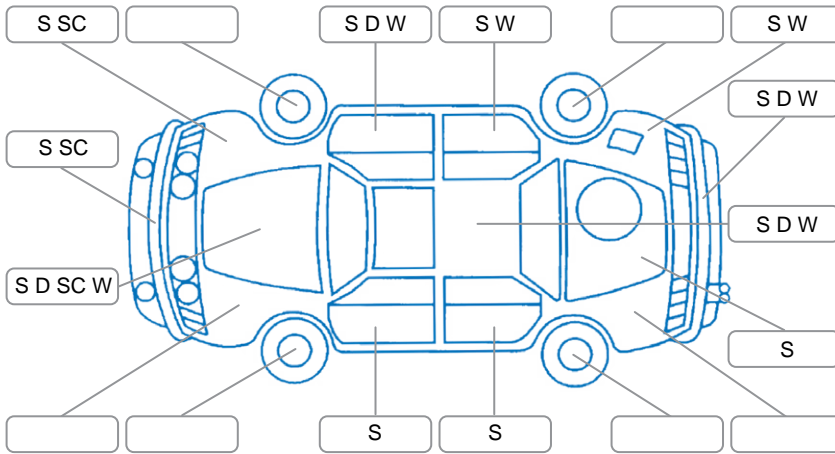

Report ID:	24,878,371	Version:	1
Created:	02 Jul 2026		

Make:	Subaru	Model:	Outback
Body Style:	SUV	Year:	2022
Rego No.:	PML103	Rego Expiry:	27 Sep 2026
WoF Expiry:	30 Oct 2026	Odometer:	247,117 Kms
Good No.:	24878371	VIN:	JF2BT9KL3NG029388
Next Service:	256,774km's	Service History:	Yes

Key
 S = Scratch R = Rust C = Crack * = Decals W = Significant scuffs
 D = Dent PT = Paint defect P = Pin dent SC = Stone Chips

Note: some defects and blemishes may not be displayed in the diagram

Body Inspection Comments

Dents on right & left rear inner wheel arch areas, inside of both rear door frames.

Conditions During Body Inspection: Dry

Under Carriage and Under Bonnet Inspection Comments

Interior Comments

Seats:	Good
Carpets:	Good
Panels:	Average
Dashboard:	Good