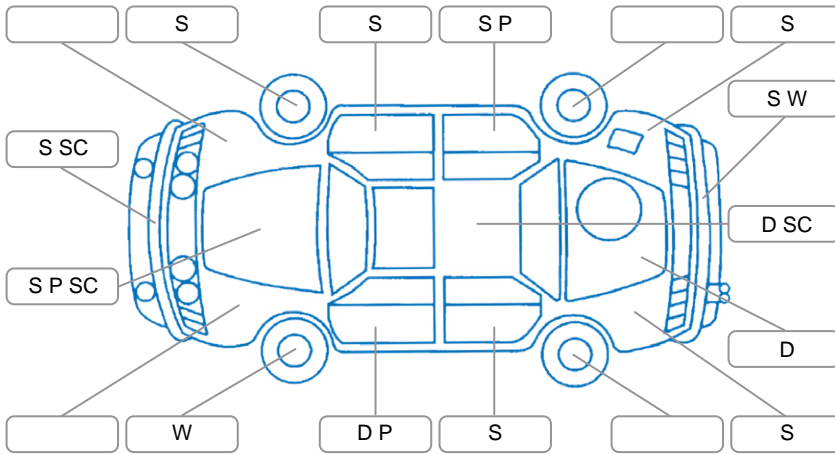

Report ID:	24,878,344	Version:	1
Created:	26 Jun 2026		

Make:	Hyundai	Model:	Kona
Body Style:	SUV	Year:	2021
Rego No.:	NYT574	Rego Expiry:	09 Sep 2026
WoF Expiry:	10 Dec 2026	Odometer:	53,930 Kms
Good No.:	24878344	VIN:	KMHK281GUMU138860
Next Service:	68,000km's	Service History:	Yes

Key
 S = Scratch R = Rust C = Crack * = Decals W = Significant scuffs
 D = Dent PT = Paint defect P = Pin dent SC = Stone Chips

Note: some defects and blemishes may not be displayed in the diagram

Body Inspection Comments

Hail damage on roof panel & top of rear tailgate.

Conditions During Body Inspection

Dry

Under Carriage and Under Bonnet Inspection Comments

Interior Comments

Seats:	Good
Carpets:	Good
Panels:	Good
Dashboard:	Good