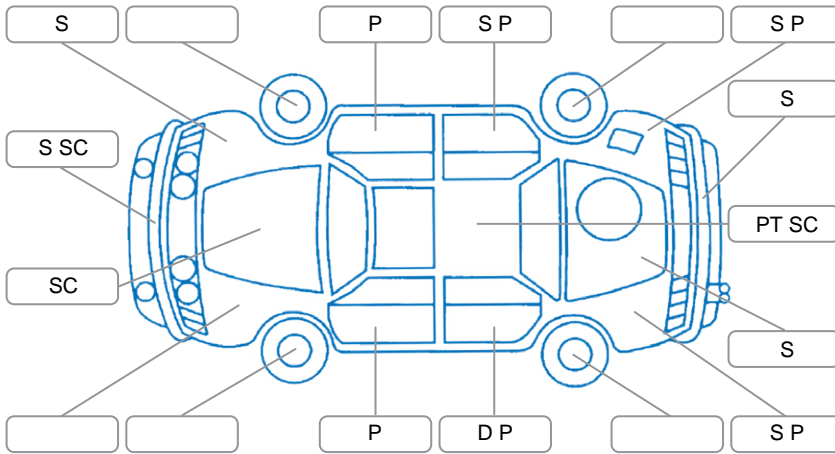

Report ID:	24,878,337	Version:	1
Created:	26 Jun 2026		

Make:	Hyundai	Model:	Kona
Body Style:	SUV	Year:	2022
Rego No.:	PCN24	Rego Expiry:	27 Aug 2026
WoF Expiry:	04 Mar 2027	Odometer:	74,603 Kms
Good No.:	24878337	VIN:	KMHK281GUNU146686
Next Service:	90,000km's	Service History:	Yes

Key

S = Scratch R = Rust C = Crack * = Decals W = Significant scuffs
 D = Dent PT = Paint defect P = Pin dent SC = Stone Chips

Note: some defects and blemishes may not be displayed in the diagram

Body Inspection Comments

Small stone crack in right bottom area of windscreen, not repairable as in black shaded area. Left side & right side roof rails have paint flaking off them.

Conditions During Body Inspection: Dry

Under Carriage and Under Bonnet Inspection Comments

Interior Comments

Seats:	Good
Carpets:	Good
Panels:	Good
Dashboard:	Good

General Comments

Right rear seat belt webbing is damaged. Bottle of tyre sealant is missing from run flat kit.

Road Conditions During Test Drive	Dry
Engine Timing Mechanism	Unknown
Evidence of Cam Belt Replacement	<input type="checkbox"/> Yes <input type="checkbox"/> No Kms
Inspected by:	Jason Young
Published by:	Jason Young
Inspection Date:	26 Jun 2026