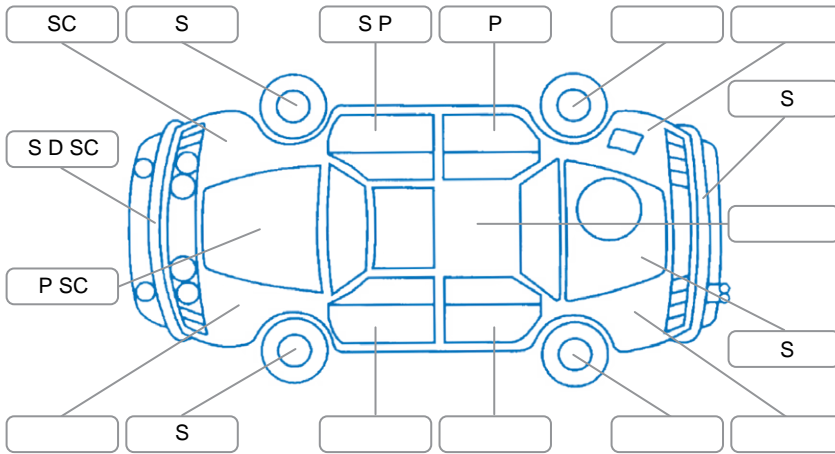

Report ID:	24,878,300	Version:	1
Created:	25 Jun 2026		

Make:	Hyundai	Model:	Santa FE
Body Style:	SUV	Year:	2022
Rego No.:	PGY613	Rego Expiry:	15 Jul 2026
WoF Expiry:	23 Jun 2027	Odometer:	120,346 Kms
Good No.:	24878300	VIN:	KMHS381HWNU430166
Next Service:	128,000km's	Service History:	Yes

Key
 S = Scratch R = Rust C = Crack * = Decals W = Significant scuffs
 D = Dent PT = Paint defect P = Pin dent SC = Stone Chips

Note: some defects and blemishes may not be displayed in the diagram

Body Inspection Comments

Small stone crack in right side of windscreen.

Conditions During Body Inspection Wet

Under Carriage and Under Bonnet Inspection Comments

Interior Comments

Seats:	Good
Carpets:	Good
Panels:	Average
Dashboard:	Good