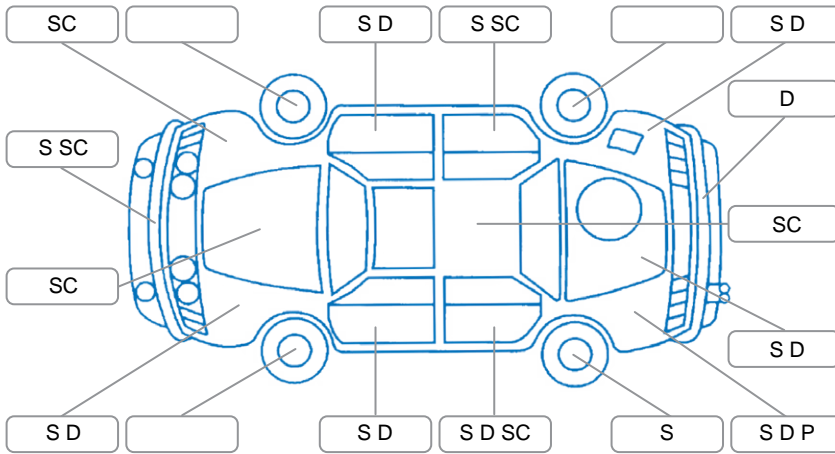

Report ID:	24,878,290	Version:	1
Created:	24 Jun 2026		

Make:	Toyota	Model:	Hilux
Body Style:	Utility	Year:	2008
Rego No.:	ERU218	Rego Expiry:	30 Oct 2026
WoF Expiry:	23 Sep 2026	Odometer:	183,806 Kms
Good No.:	24878290	VIN:	MR0GU19G809001239
Next Service:	194,300kms	Service History:	No

Key

S = Scratch R = Rust C = Crack * = Decals W = Significant scuffs
 D = Dent PT = Paint defect P = Pin dent SC = Stone Chips

Note: some defects and blemishes may not be displayed in the diagram

Body Inspection Comments

Conditions During Body Inspection: Dry

Under Carriage and Under Bonnet Inspection Comments

Weeping from power steering rack boots.

Interior Comments

Seats:	Good
Carpets:	Good
Panels:	Good
Dashboard:	Centre (RH) air vent is broken.