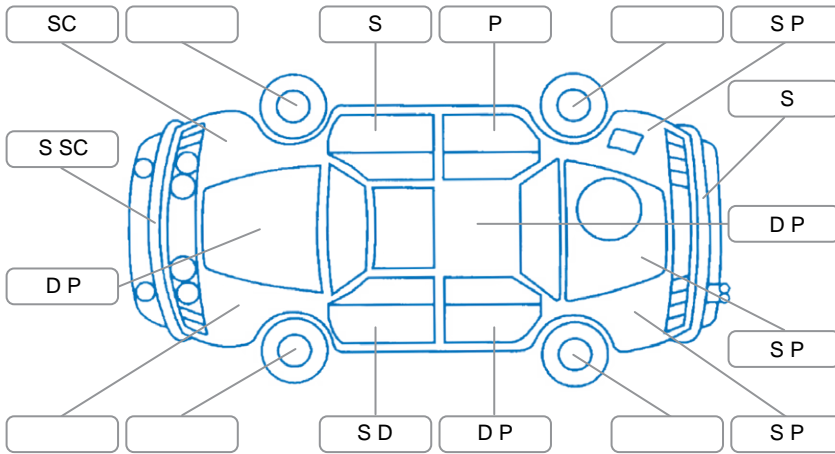

Report ID:	24,878,261	Version:	2
Created:	26 Jun 2026		

Make:	Hyundai	Model:	Kona
Body Style:	SUV	Year:	2022
Rego No.:	PCN25	Rego Expiry:	27 Aug 2026
WoF Expiry:	05 Mar 2027	Odometer:	67,243 Kms
Good No.:	24878261	VIN:	KMHK281GUNU146709
Next Service:	81,000kms	Service History:	Yes

Key
 S = Scratch R = Rust C = Crack * = Decals W = Significant scuffs
 D = Dent PT = Paint defect P = Pin dent SC = Stone Chips

Note: some defects and blemishes may not be displayed in the diagram

Body Inspection Comments

Three small stone cracks in windscreen. Hail damage on bonnet & roof panel.

Conditions During Body Inspection: Dry

Under Carriage and Under Bonnet Inspection Comments

Interior Comments

Seats:	Good
Carpets:	Good
Panels:	Average
Dashboard:	Good