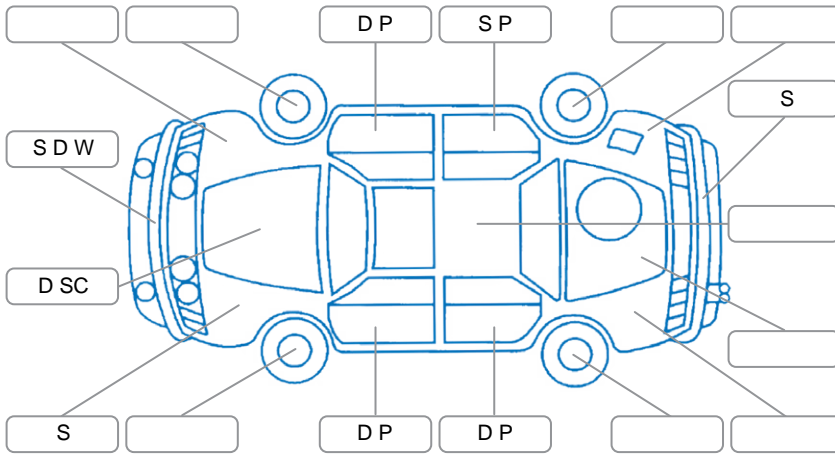

Report ID:	24,878,242	Version:	2
Created:	26 Jun 2026		

Make:	Hyundai	Model:	Kona
Body Style:	SUV	Year:	2023
Rego No.:	PTD390	Rego Expiry:	21 Aug 2026
WoF Expiry:	20 Feb 2027	Odometer:	79,533 Kms
Good No.:	24878242	VIN:	KMHK281GUPU172123
Next Service:	94,000km's	Service History:	Yes

Key
 S = Scratch R = Rust C = Crack * = Decals W = Significant scuffs
 D = Dent PT = Paint defect P = Pin dent SC = Stone Chips

Note: some defects and blemishes may not be displayed in the diagram

Body Inspection Comments

Tow small stone cracks in right side viewing area of windscreen. Inside edge on right front tyre has worn through tread, tyre needs replaced.

Conditions During Body Inspection: Dry

Under Carriage and Under Bonnet Inspection Comments