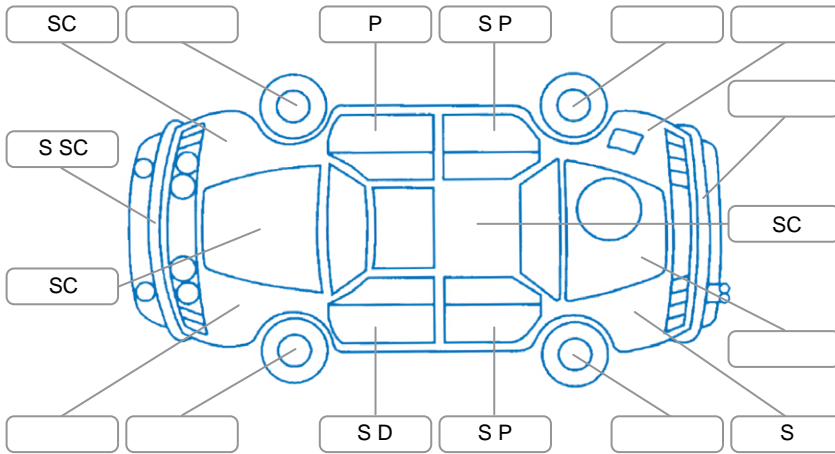

Report ID:	24,878,235	Version:	3
Created:	26 Jun 2026		

Make:	Hyundai	Model:	Kona
Body Style:	SUV	Year:	2022
Rego No.:	PGA281	Rego Expiry:	24 Aug 2026
WoF Expiry:	25 May 2027	Odometer:	81,829 Kms
Good No.:	24878235	VIN:	KMHK281GUNU153380
Next Service:	93,187km's	Service History:	Yes

**Key**  
 S = Scratch    R = Rust    C = Crack    \* = Decals    W = Significant scuffs  
 D = Dent    PT = Paint defect    P = Pin dent    SC = Stone Chips

Note: some defects and blemishes may not be displayed in the diagram

### Body Inspection Comments

Small stone crack in right side bottom area of windscreen.

Conditions During Body Inspection    Dry