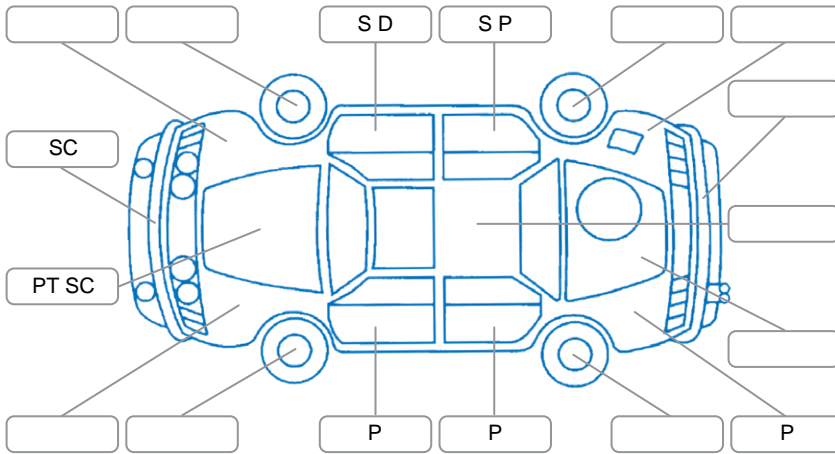

Report ID:	24,878,226	Version:	1
Created:	19 Jun 2026		

Make:	Hyundai	Model:	Kona
Body Style:	SUV	Year:	2022
Rego No.:	PGA283	Rego Expiry:	24 Aug 2026
WoF Expiry:	25 May 2027	Odometer:	67,432 Kms
Good No.:	24878226	VIN:	KMHK281GUNU153300
Next Service:	75,000kms	Service History:	Yes

Key

S = Scratch R = Rust C = Crack * = Decals W = Significant scuffs
 D = Dent PT = Paint defect P = Pin dent SC = Stone Chips

Note: some defects and blemishes may not be displayed in the diagram

Body Inspection Comments