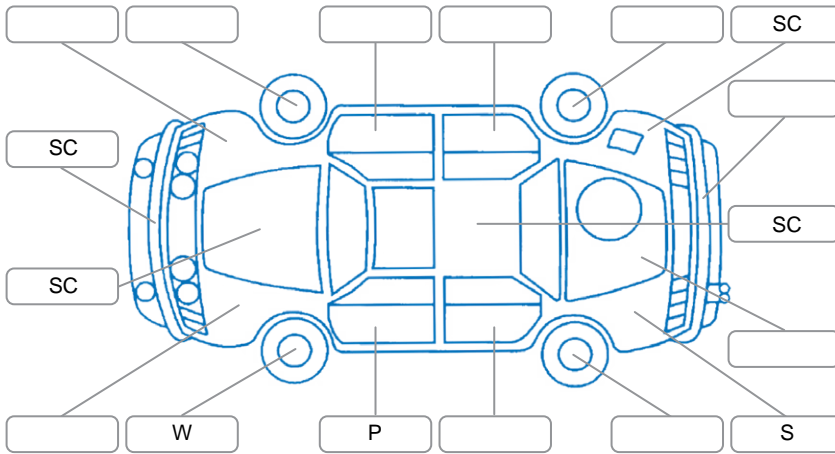

Report ID:	24,878,219	Version:	1
Created:	19 Jun 2026		

Make:	Hyundai	Model:	Kona
Body Style:	SUV	Year:	2022
Rego No.:	PGA282	Rego Expiry:	24 Aug 2026
WoF Expiry:	25 May 2027	Odometer:	63,659 Kms
Good No.:	24878219	VIN:	KMHK281GUNU153302
Next Service:	74,576kms	Service History:	Yes

Key
 S = Scratch R = Rust C = Crack * = Decals W = Significant scuffs
 D = Dent PT = Paint defect P = Pin dent SC = Stone Chips

Note: some defects and blemishes may not be displayed in the diagram

Body Inspection Comments