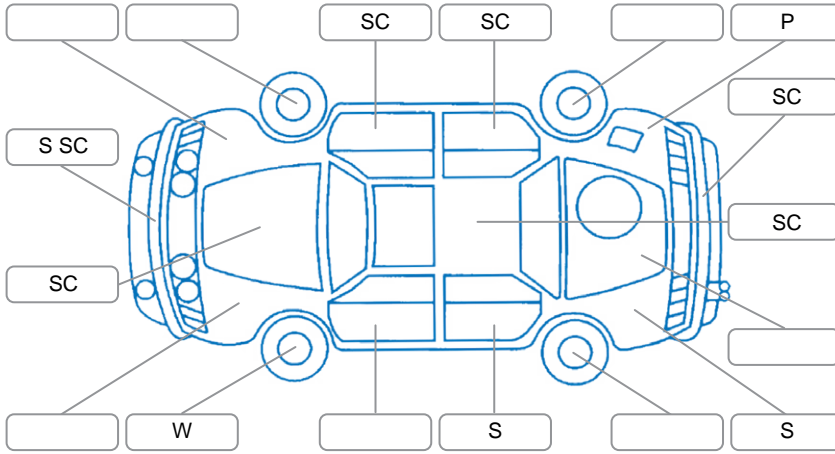

Report ID:	24,878,203	Version:	1
Created:	19 Jun 2026		

Make:	Toyota	Model:	Corolla
Body Style:	Hatchback	Year:	2022
Rego No.:	PFW626	Rego Expiry:	08 Aug 2026
WoF Expiry:	17 Jul 2026	Odometer:	47,714 Kms
Good No.:	24878203	VIN:	JTNK93BE903043643
Next Service:	60,214kms	Service History:	Yes

Key

S = Scratch R = Rust C = Crack * = Decals W = Significant scuffs
 D = Dent PT = Paint defect P = Pin dent SC = Stone Chips

Note: some defects and blemishes may not be displayed in the diagram

Body Inspection Comments

Conditions During Body Inspection: Dry

Under Carriage and Under Bonnet Inspection Comments

Interior Comments

Seats:	Good
Carpets:	Good
Panels:	Good
Dashboard:	Good

General Comments

Road Conditions During Test Drive	Dry		
Engine Timing Mechanism	Timing Chain		
Evidence of Cam Belt Replacement	<input type="checkbox"/> Yes	<input type="checkbox"/> No	Kms
Inspected by:	Yuki Itohara		
Published by:	Yuki Itohara		
Inspection Date:	19 Jun 2026		