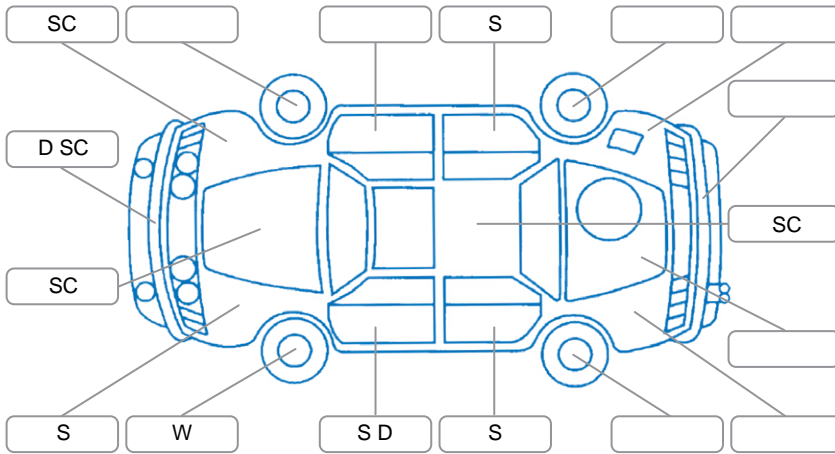

Report ID:	24,878,196	Version:	3
Created:	27 Jun 2026		

Make:	Toyota	Model:	Rav4
Body Style:	SUV	Year:	2022
Rego No.:	PKH125	Rego Expiry:	28 Aug 2026
WoF Expiry:	09 Jul 2027	Odometer:	136,365 Kms
Good No.:	24878196	VIN:	JTMBW3FV90D155716
Next Service:	150,000kms	Service History:	Yes

Key

S = Scratch R = Rust C = Crack * = Decals W = Significant scuffs
D = Dent PT = Paint defect P = Pin dent SC = Stone Chips

Note: some defects and blemishes may not be displayed in the diagram

Body Inspection Comments

Right inner wheel arch has dent and right rear door seal is torn. Rear bumper has cut for tow bar (tow bar had been removed). Front bumper valance has minor dents.

Conditions During Body Inspection Dry

Under Carriage and Under Bonnet Inspection Comments

Interior Comments

Seats:	Good
Carpets:	Good
Panels:	Rear quarter panel interior trims are scuffed.
Dashboard:	Good

General Comments

Road Conditions During Test Drive	Dry		
Engine Timing Mechanism	Timing Chain		
Evidence of Cam Belt Replacement	<input type="checkbox"/> Yes	<input type="checkbox"/> No	Kms
Inspected by:	Yuki Itohara		
Published by:	Tiaan Pienaar		
Inspection Date:	18 Jun 2026		