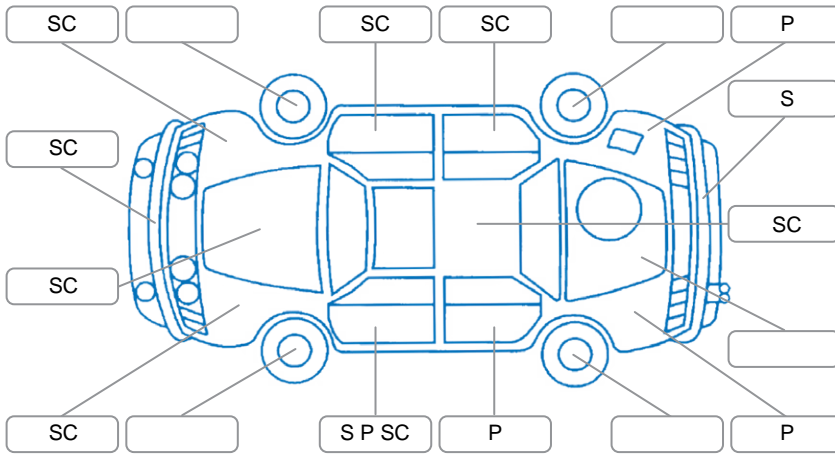

Key
 S = Scratch R = Rust C = Crack * = Decals W = Significant scuffs
 D = Dent PT = Paint defect P = Pin dent SC = Stone Chips

Note: some defects and blemishes may not be displayed in the diagram

Body Inspection Comments

Conditions During Body Inspection	Dry
-----------------------------------	-----

Under Carriage and Under Bonnet Inspection Comments

Interior Comments

Seats:	Good
Carpets:	Good
Panels:	Boot pan LH anchor point is broken.
Dashboard:	Good