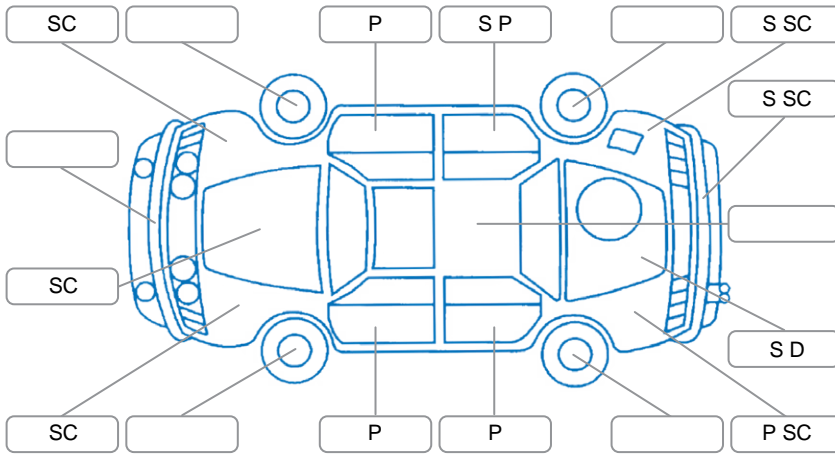

Report ID:	24,878,112	Version:	4
Created:	16 Jun 2026		

Make:	Mazda	Model:	Bt-50
Body Style:	Utility	Year:	2022
Rego No.:	PKW191	Rego Expiry:	25 Aug 2026
WoF Expiry:	30 Jul 2026	Odometer:	139,732 Kms
Good No.:	24878112	VIN:	MP2TFS40JNT026901
Next Service:	148,000kms	Service History:	Yes

Key
 S = Scratch R = Rust C = Crack * = Decals W = Significant scuffs
 D = Dent PT = Paint defect P = Pin dent SC = Stone Chips

Note: some defects and blemishes may not be displayed in the diagram

Body Inspection Comments