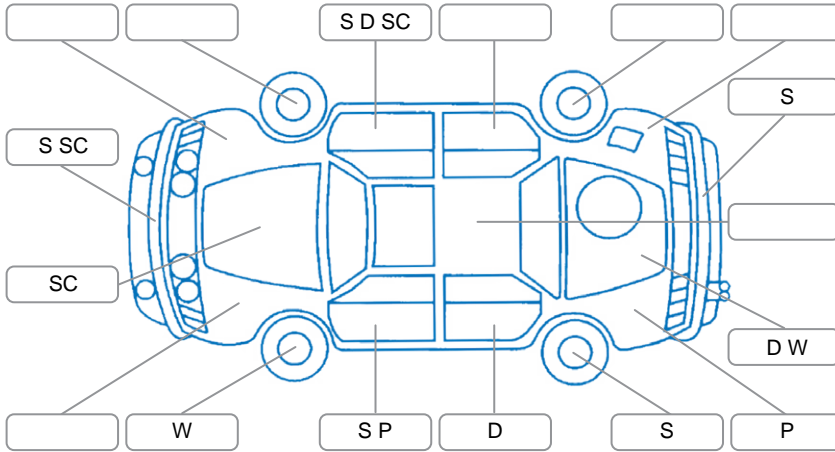

### Key

S = Scratch    R = Rust    C = Crack    \* = Decals    W = Significant scuffs  
 D = Dent    PT = Paint defect    P = Pin dent    SC = Stone Chips

Note: some defects and blemishes may not be displayed in the diagram

### General Comments

3rd row right seat belt trim is broken.

Road Conditions During Test Drive    Dry

Engine Timing Mechanism    Timing Chain

Evidence of Cam Belt Replacement     Yes     No    Kms

Inspected by: Yuki Itohara