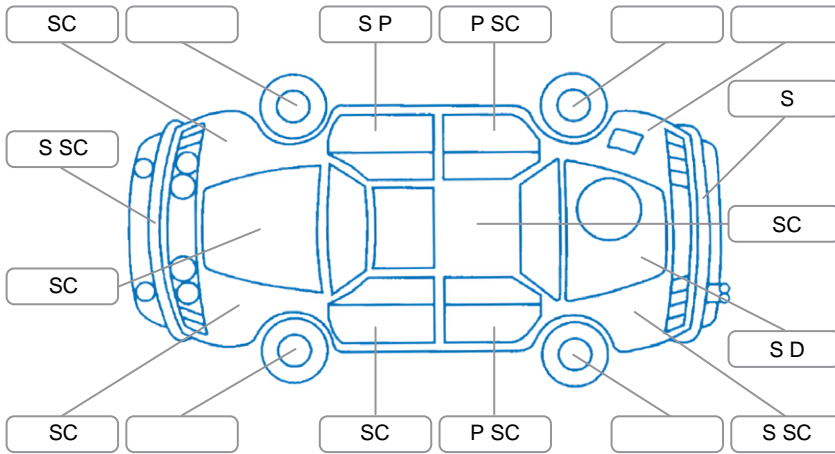

Report ID:	24,878,067	Version:	2
Created:	17 Jun 2026		

Make:	Ford	Model:	Ranger
Body Style:	Utility	Year:	2021
Rego No.:	NLR745	Rego Expiry:	27 Jul 2026
WoF Expiry:	13 Apr 2027	Odometer:	131,684 Kms
Good No.:	24878067	VIN:	MNAUMFF80MW133397
Next Service:	145,000kms	Service History:	No

Key
 S = Scratch R = Rust C = Crack * = Decals W = Significant scuffs
 D = Dent PT = Paint defect P = Pin dent SC = Stone Chips

Note: some defects and blemishes may not be displayed in the diagram

Body Inspection Comments

Left cab corner panel paint is burnt. Right rear door seal rubber is torn. Right sill paint is worn. Right tail light is cracked.

Conditions During Body Inspection: Dry

Under Carriage and Under Bonnet Inspection Comments