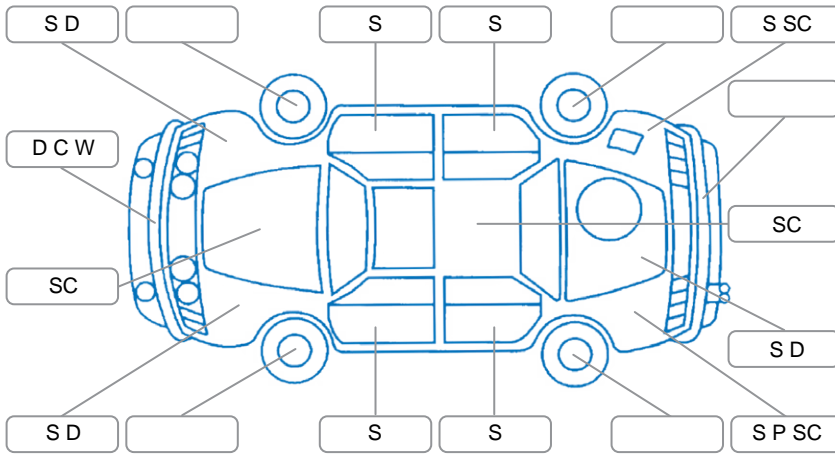

Report ID:	24,878,051	Version:	2
Created:	02 Jul 2026		

Make:	Nissan	Model:	Navara
Body Style:	Utility	Year:	2022
Rego No.:	PBU660	Rego Expiry:	30 Jun 2026
WoF Expiry:	10 Apr 2027	Odometer:	166,145 Kms
Good No.:	24878051	VIN:	MNTCBND23A0016157
Next Service:	183,970kms	Service History:	No

Key
 S = Scratch R = Rust C = Crack * = Decals W = Significant scuffs
 D = Dent PT = Paint defect P = Pin dent SC = Stone Chips

Note: some defects and blemishes may not be displayed in the diagram

Body Inspection Comments

Conditions During Body Inspection Dry

Under Carriage and Under Bonnet Inspection Comments

Interior Comments

Seats:	Side of right front base pad is torn.
Carpets:	Good
Panels:	Good
Dashboard:	Good

General Comments