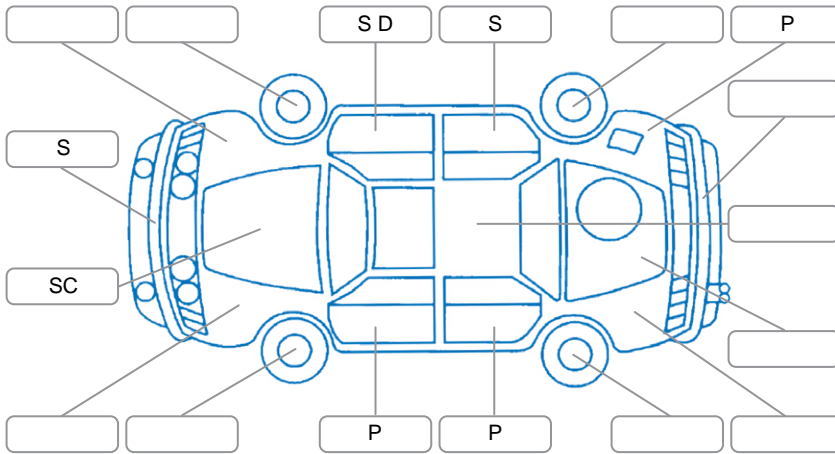

Report ID:	24,878,014	Version:	3
Created:	16 Jun 2026		

Make:	Hyundai	Model:	Kona
Body Style:	SUV	Year:	2022
Rego No.:	PCN26	Rego Expiry:	27 Aug 2026
WoF Expiry:	28 Feb 2027	Odometer:	62,359 Kms
Good No.:	24878014	VIN:	KMHK281GUNU146756
Next Service:	70,000kms	Service History:	Yes

Key
 S = Scratch R = Rust C = Crack * = Decals W = Significant scuffs
 D = Dent PT = Paint defect P = Pin dent SC = Stone Chips

Note: some defects and blemishes may not be displayed in the diagram

Body Inspection Comments