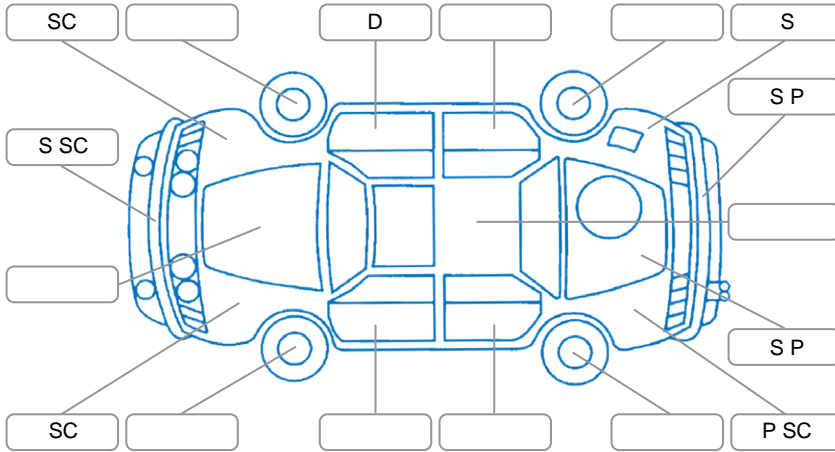

Report ID:	24,878,005	Version:	2
Created:	23 Jun 2026		

Make:	Ford	Model:	Ranger
Body Style:	Utility	Year:	2021
Rego No.:	NRB891	Rego Expiry:	01 Aug 2026
WoF Expiry:	06 Jul 2027	Odometer:	78,541 Kms
Good No.:	24878005	VIN:	MNAUMFF80MW161281
Next Service:	84,350kms	Service History:	Yes

**Key**

S = Scratch    R = Rust    C = Crack    \* = Decals    W = Significant scuffs  
 D = Dent    PT = Paint defect    P = Pin dent    SC = Stone Chips

Note: some defects and blemishes may not be displayed in the diagram

**Body Inspection Comments**

Left front wheel centre cap is missing. Minor stone crack in right bottom corner of windshield. Canopy key is missing.

Conditions During Body Inspection    Dry

**Under Carriage and Under Bonnet Inspection Comments**