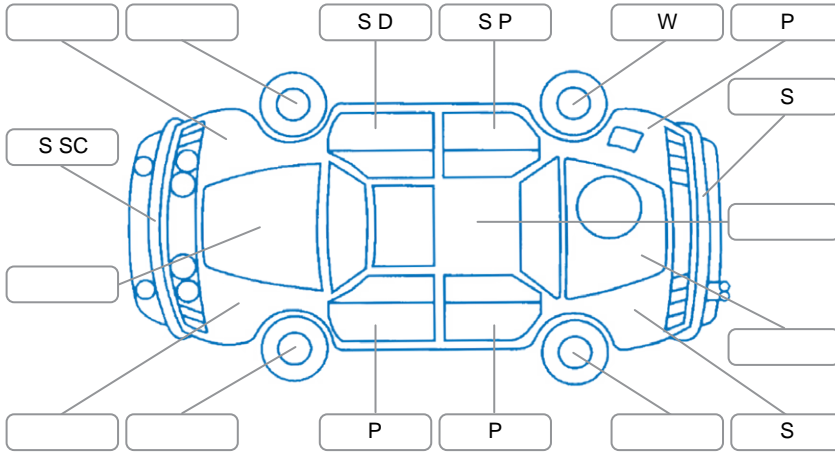

Report ID:	24,877,997	Version:	1
Created:	12 Jun 2026		

Make:	Hyundai	Model:	Kona
Body Style:	SUV	Year:	2023
Rego No.:	PTD392	Rego Expiry:	21 Aug 2026
WoF Expiry:	20 Feb 2027	Odometer:	44,455 Kms
Good No.:	24877997	VIN:	KMHK281GUPU172119
Next Service:	57,500kms	Service History:	No

### Key

S = Scratch    R = Rust    C = Crack    \* = Decals    W = Significant scuffs  
 D = Dent    PT = Paint defect    P = Pin dent    SC = Stone Chips

Note: some defects and blemishes may not be displayed in the diagram

### Body Inspection Comments

Minor stone crack in right side edge of windshield. Right door mirror repeater is cracked. Factory Run-flat kit in boot.

Conditions During Body Inspection

Dry