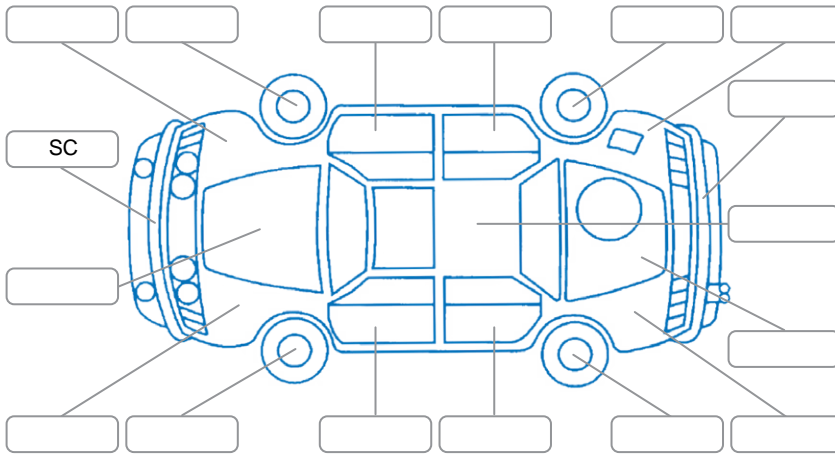

Report ID:	24,877,966	Version:	1
Created:	15 Jun 2026		

Make:	Subaru	Model:	Forester
Body Style:	SUV	Year:	2024
Rego No.:	QTK614	Rego Expiry:	04 Sep 2026
WoF Expiry:	05 Sep 2027	Odometer:	9,766 Kms
Good No.:	24877966	VIN:	JF2SKEKL5RG212494
Next Service:	21,452kms	Service History:	Yes

**Key**  
 S = Scratch    R = Rust    C = Crack    \* = Decals    W = Significant scuffs  
 D = Dent    PT = Paint defect    P = Pin dent    SC = Stone Chips

Note: some defects and blemishes may not be displayed in the diagram