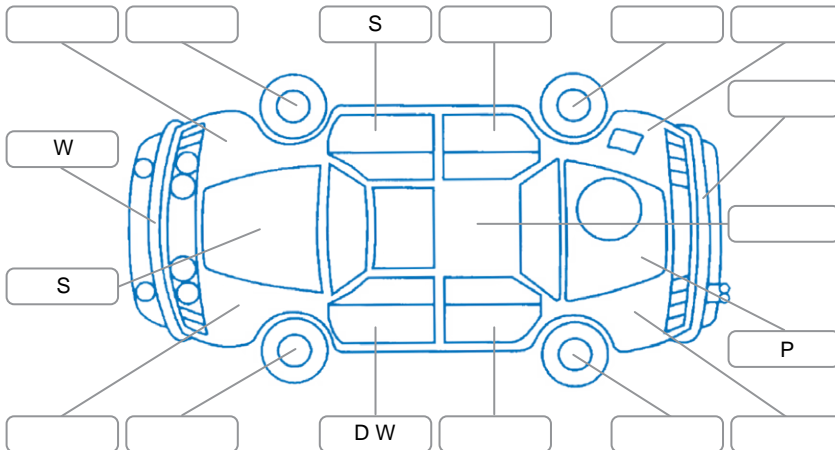

Report ID:	24,877,913	Version:	2
Created:	18 Jun 2026		

Make:	Suzuki	Model:	Jimny
Body Style:	SUV	Year:	2022
Rego No.:	PKB894	Rego Expiry:	03 Aug 2026
WoF Expiry:	04 Aug 2026	Odometer:	59,643 Kms
Good No.:	24877913	VIN:	JSAGJB74V00191872
Next Service:	70,228kms	Service History:	Yes

Key
 S = Scratch R = Rust C = Crack * = Decals W = Significant scuffs
 D = Dent PT = Paint defect P = Pin dent SC = Stone Chips

Note: some defects and blemishes may not be displayed in the diagram

Body Inspection Comments