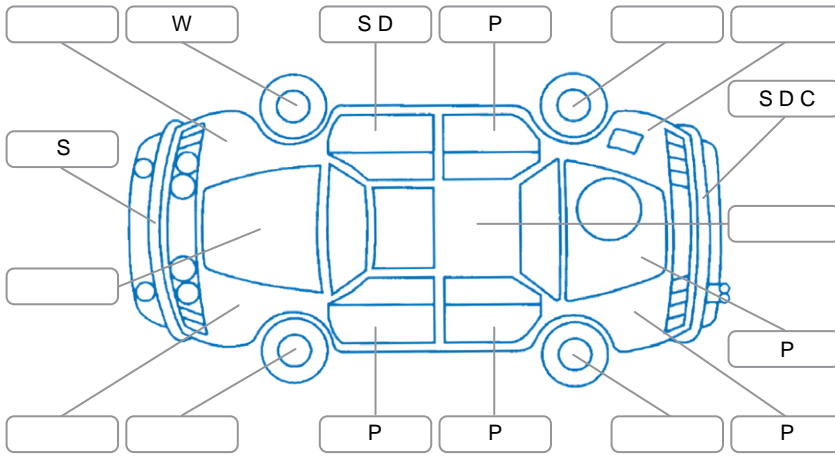

Report ID:	24,877,899	Version:	1
Created:	19 Jun 2026		

Make:	Suzuki	Model:	Vitara
Body Style:	SUV	Year:	2022
Rego No.:	PJE464	Rego Expiry:	04 Jul 2026
WoF Expiry:	05 Jul 2026	Odometer:	72,814 Kms
Good No.:	24877899	VIN:	TSMLYE21S00B00987
Next Service:	84,219	Service History:	No

**Key**  
 S = Scratch    R = Rust    C = Crack    \* = Decals    W = Significant scuffs  
 D = Dent    PT = Paint defect    P = Pin dent    SC = Stone Chips

Note: some defects and blemishes may not be displayed in the diagram