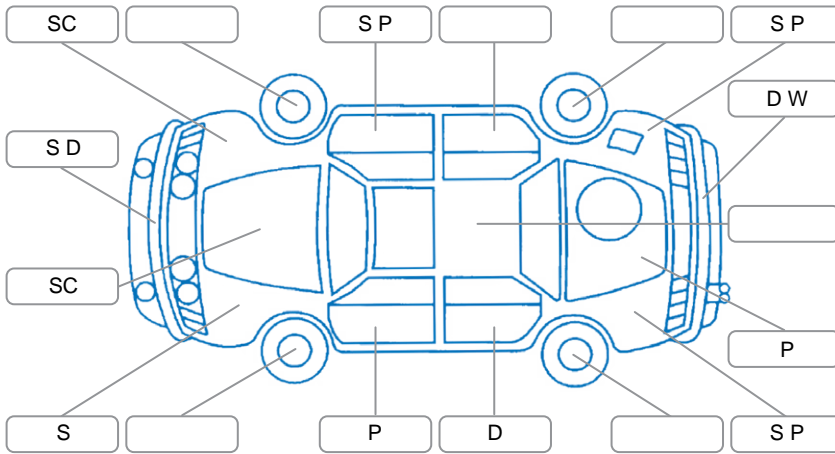

Report ID:	24,877,881	Version:	1
Created:	09 Jun 2026		

Make:	Toyota	Model:	Hilux
Body Style:	Utility	Year:	2021
Rego No.:	NHS191	Rego Expiry:	23 Aug 2026
WoF Expiry:	18 Feb 2027	Odometer:	90,321 Kms
Good No.:	24877881	VIN:	MR0KA3CD501252179
Next Service:	102,753kms	Service History:	No

Key
 S = Scratch R = Rust C = Crack * = Decals W = Significant scuffs
 D = Dent PT = Paint defect P = Pin dent SC = Stone Chips

Note: some defects and blemishes may not be displayed in the diagram

Body Inspection Comments

Stone crack in middle of windshield. Rear badges secured in groove box.

Conditions During Body Inspection: Dry

Under Carriage and Under Bonnet Inspection Comments

Interior Comments

Seats:	Good
Carpets:	Good
Panels:	Good
Dashboard:	Good