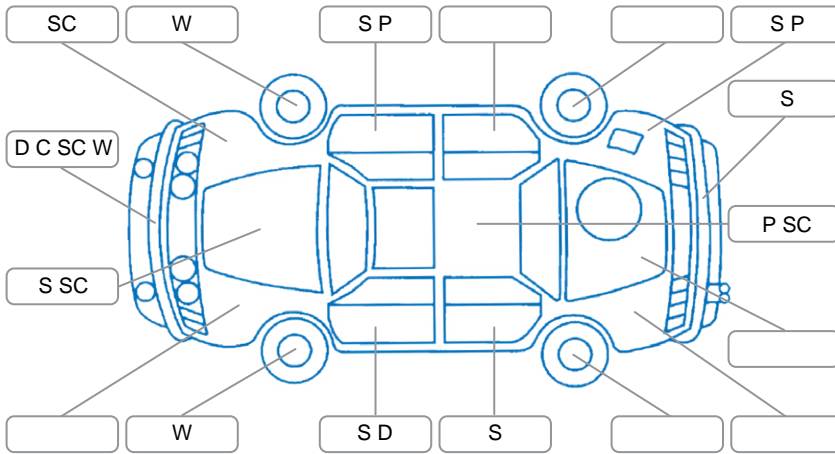

### Key

S = Scratch    R = Rust    C = Crack    \* = Decals    W = Significant scuffs  
 D = Dent    PT = Paint defect    P = Pin dent    SC = Stone Chips

Note: some defects and blemishes may not be displayed in the diagram

### Body Inspection Comments

Minor stone chip on left side of windshield.

Conditions During Body Inspection

Dry