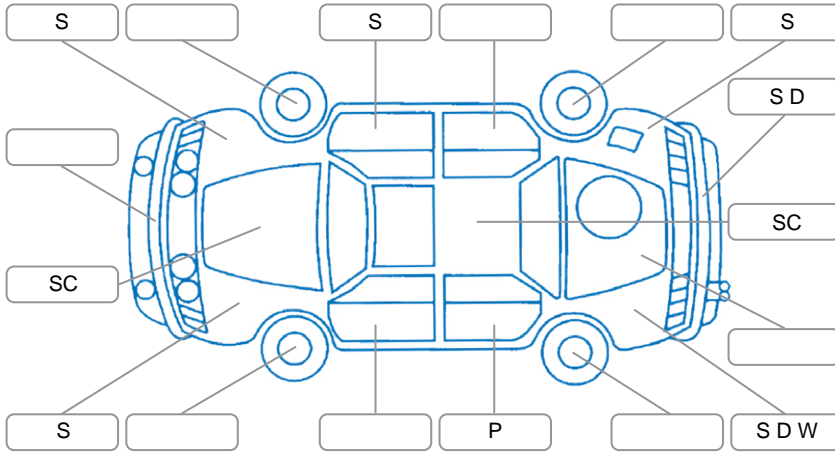

Report ID:	24,877,852	Version:	2
Created:	08 Jun 2026		

Make:	Ford	Model:	Ranger
Body Style:	Utility	Year:	2022
Rego No.:	PDP999	Rego Expiry:	27 Jun 2026
WoF Expiry:	26 May 2026	Odometer:	77,049 Kms
Good No.:	24877852	VIN:	MPBUMFF60NX384782
Next Service:	81,100kms	Service History:	Yes

Key

S = Scratch R = Rust C = Crack * = Decals W = Significant scuffs
 D = Dent PT = Paint defect P = Pin dent SC = Stone Chips

Note: some defects and blemishes may not be displayed in the diagram

Body Inspection Comments

Left side of rear bumper alignment required. Inside of right front tyre is worn.

Conditions During Body Inspection

Dry

Under Carriage and Under Bonnet Inspection Comments

Interior Comments

Seats:	Good
Carpets:	Good
Panels:	Good
Dashboard:	Good