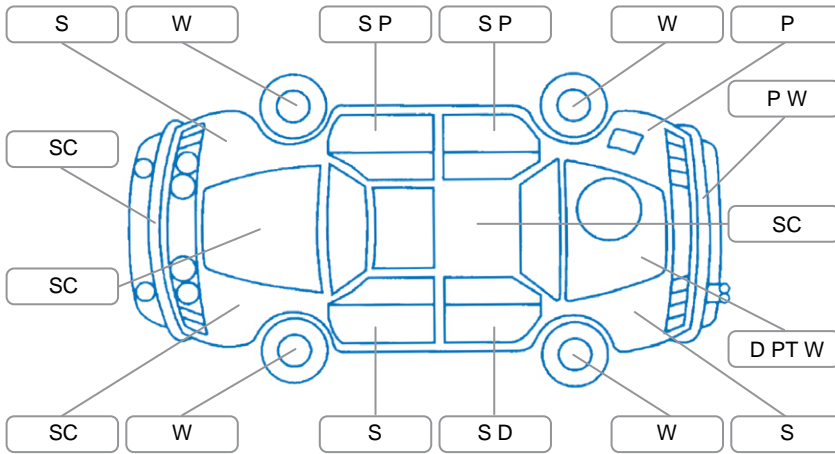

**Key**  
 S = Scratch    R = Rust    C = Crack    \* = Decals    W = Significant scuffs  
 D = Dent    PT = Paint defect    P = Pin dent    SC = Stone Chips

Note: some defects and blemishes may not be displayed in the diagram

### Under Carriage and Under Bonnet Inspection Comments

Leaking from engine.