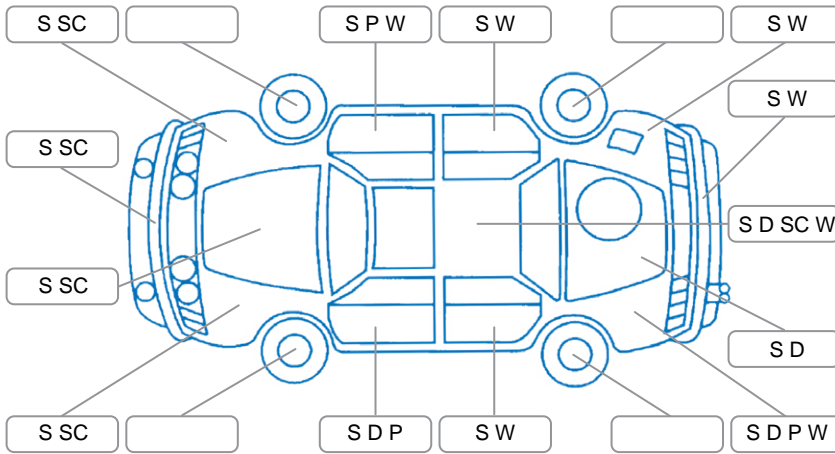

Report ID:	24,877,777	Version:	1
Created:	03 Jun 2026		

Make:	Mitsubishi	Model:	Pajero Sport
Body Style:	SUV	Year:	2022
Rego No.:	PCY661	Rego Expiry:	09 Sep 2026
WoF Expiry:	10 Mar 2027	Odometer:	137,808 Kms
Good No.:	24877777	VIN:	MMAGUKS10NH000826
Next Service:	137,100km's	Service History:	Yes

Key
 S = Scratch R = Rust C = Crack * = Decals W = Significant scuffs
 D = Dent PT = Paint defect P = Pin dent SC = Stone Chips

Note: some defects and blemishes may not be displayed in the diagram

Body Inspection Comments

Camera lens in front bumper has a crack in it.

Conditions During Body Inspection Dry

Under Carriage and Under Bonnet Inspection Comments

Interior Comments

Seats:	Good
Carpets:	Good
Panels:	Average
Dashboard:	Good