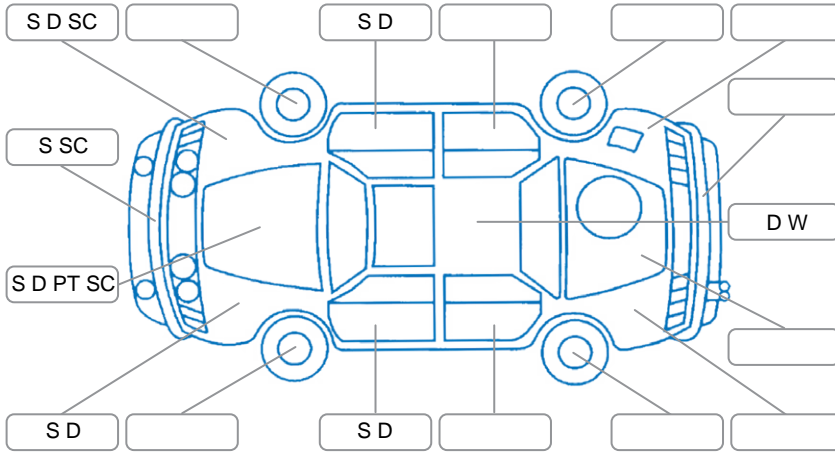

Report ID:	24,877,765	Version:	1
Created:	03 Jun 2026		

Make:	Holden	Model:	Colorado
Body Style:	Utility	Year:	2018
Rego No.:	LHB495	Rego Expiry:	28 Jun 2027
WoF Expiry:	07 May 2027	Odometer:	254,025 Kms
Good No.:	24877765	VIN:	MMU143DK0JH647418
Next Service:	268,000kms	Service History:	No

**Key**

S = Scratch    R = Rust    C = Crack    \* = Decals    W = Significant scuffs  
 D = Dent    PT = Paint defect    P = Pin dent    SC = Stone Chips

Note: some defects and blemishes may not be displayed in the diagram