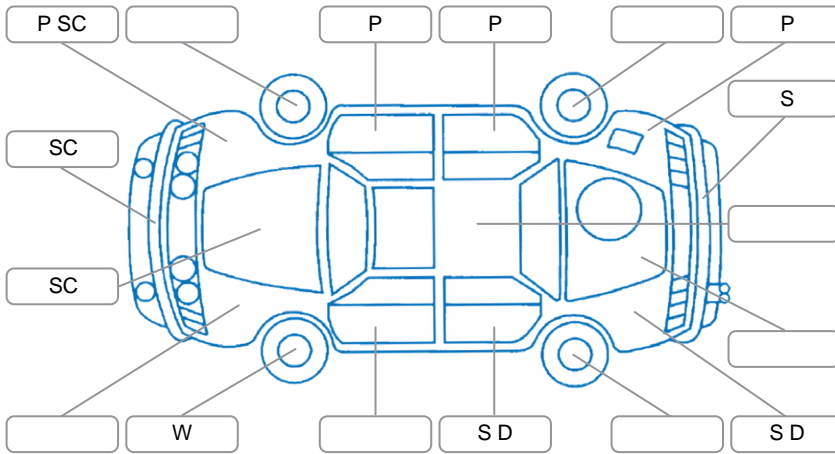

Key
 S = Scratch R = Rust C = Crack * = Decals W = Significant scuffs
 D = Dent PT = Paint defect P = Pin dent SC = Stone Chips

Note: some defects and blemishes may not be displayed in the diagram

Body Inspection Comments

Left sill cover rear end is cracked.

Conditions During Body Inspection Dry

Under Carriage and Under Bonnet Inspection Comments

Interior Comments

Seats:	Good
Carpets:	Good
Panels:	Good
Dashboard:	Good

General Comments