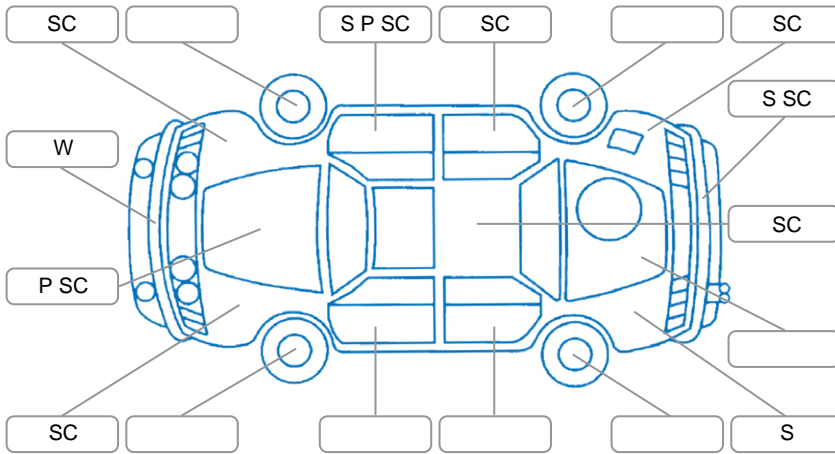

Report ID:	24,877,712	Version:	2
Created:	02 Jun 2026		

Make:	Ford	Model:	Ranger
Body Style:	Utility	Year:	2023
Rego No.:	PWK120	Rego Expiry:	16 Oct 2026
WoF Expiry:	30 Mar 2027	Odometer:	183,653 Kms
Good No.:	24877712	VIN:	MNACMFF60NW262713
Next Service:	194,744kms	Service History:	Yes

Key
 S = Scratch R = Rust C = Crack * = Decals W = Significant scuffs
 D = Dent PT = Paint defect P = Pin dent SC = Stone Chips

Note: some defects and blemishes may not be displayed in the diagram

Body Inspection Comments

Conditions During Body Inspection: Dry

Under Carriage and Under Bonnet Inspection Comments

Interior Comments

Seats:	Good
Carpets:	Good
Panels:	Good
Dashboard:	Good

General Comments

Road Conditions During Test Drive	Dry	
Engine Timing Mechanism	Cambelt	
Evidence of Cam Belt Replacement	<input type="checkbox"/> Yes	<input checked="" type="checkbox"/> No
Inspected by:	Yuki Itohara	
Published by:	Glen Charlton	
Inspection Date:	29 May 2026	