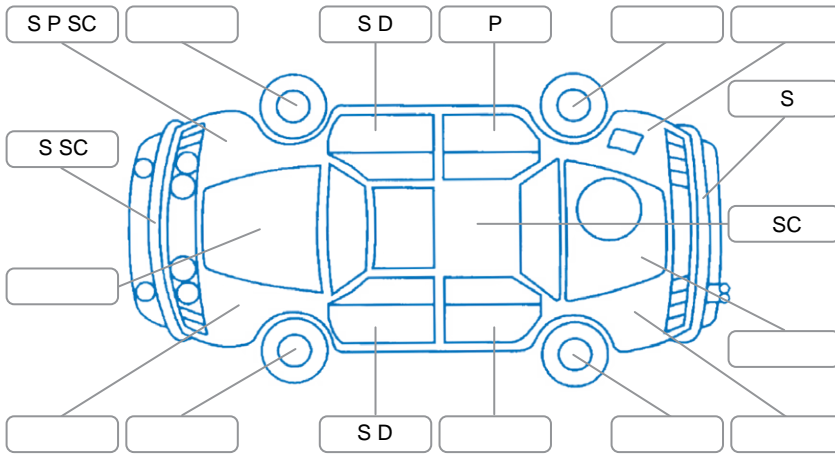

Report ID:	24,877,708	Version:	1
Created:	29 May 2026		

Make:	Volkswagen	Model:	Tiguan
Body Style:	SUV	Year:	2022
Rego No.:	PFB727	Rego Expiry:	24 Sep 2026
WoF Expiry:	08 Apr 2027	Odometer:	88,697 Kms
Good No.:	24877708	VIN:	WVGZZZ5NZNM041105
Next Service:	92,798kms	Service History:	No

Key
 S = Scratch R = Rust C = Crack * = Decals W = Significant scuffs
 D = Dent PT = Paint defect P = Pin dent SC = Stone Chips

Note: some defects and blemishes may not be displayed in the diagram

Body Inspection Comments

Engine Timing Mechanism: Timing Chain

Evidence of Cam Belt Replacement: Yes No Kms

Inspected by: Yuki Itohara

Published by: Glen Charlton

Inspection Date: 28 May 2026

	OK	Requires Attention	N/A
Engine			
Oil level	✓		
Smoke & fumes	✓		
Engine performance	✓		
Noise	✓		
Coolant condition	✓		
Cooling performance	✓		
Radiator / Hoses (visual)	✓		
Transmission			
Operation	✓		
Noise	✓		
Clutch			✓
CV joints	✓		
Wheel bearings	✓		
Brakes			
Performance	✓		
Hand brake	✓		
Tyres (lowest observed tread depth of tyres)			
Left front			2.5 mm
Right front			3.0 mm
Left rear			3.5 mm
Right rear			4.0 mm
Spare		Yes	
Suspension			
Suspension performance	✓		
Steering performance	✓		
Shock absorbers	✓		
Air Conditioning / Heater			
Operation	✓		
Electrical / Accessories			
Head lights	✓		
Tail lights	✓		
Indicators	✓		
Dashboard warning lights	✓		
Wipers (front & rear)	✓		
Window winder FL	✓		
Window winder FR	✓		
Window winder RL	✓		
Window winder RR	✓		
Rear view mirrors	✓		
Radio (basic test only)	✓		
CD (basic test only)			✓
Number of keys	2		
Central locking	✓		
Remote locking	✓		
Sat. nav. (basic test only)	✓		
Reversing camera	✓		