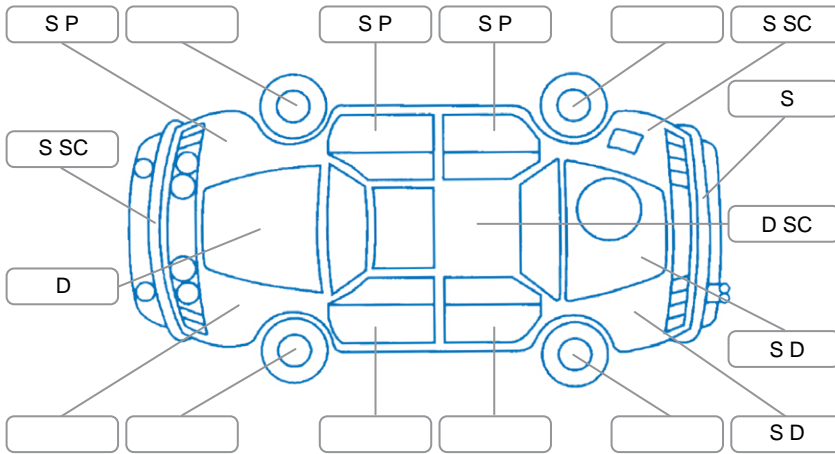

Report ID:	24,877,691	Version:	6
Created:	02 Jun 2026		

Make:	Mitsubishi	Model:	Triton
Body Style:	Utility	Year:	2020
Rego No.:	NEL721	Rego Expiry:	02 Nov 2026
WoF Expiry:	03 Dec 2026	Odometer:	243,277 Kms
Good No.:	24877691	VIN:	MMAJLKL10MH000590
Next Service:	251,334kms	Service History:	Yes

Key

S = Scratch R = Rust C = Crack * = Decals W = Significant scuffs
 D = Dent PT = Paint defect P = Pin dent SC = Stone Chips

Note: some defects and blemishes may not be displayed in the diagram

Body Inspection Comments

Conditions During Body Inspection Dry

Under Carriage and Under Bonnet Inspection Comments

Interior Comments

Seats:	Right front base pad is worn, torn.
Carpets:	Torn around right foot rest and centre console .
Panels:	Average
Dashboard:	Screw holes. Steering leather is torn.

General Comments

Left rear door interior seal is torn.

Road Conditions During Test Drive	Dry
Engine Timing Mechanism	Timing Chain
Evidence of Cam Belt Replacement	<input type="checkbox"/> Yes <input type="checkbox"/> No Kms
Inspected by:	Yuki Itohara
Published by:	Glen Charlton
Inspection Date:	02 Jun 2026